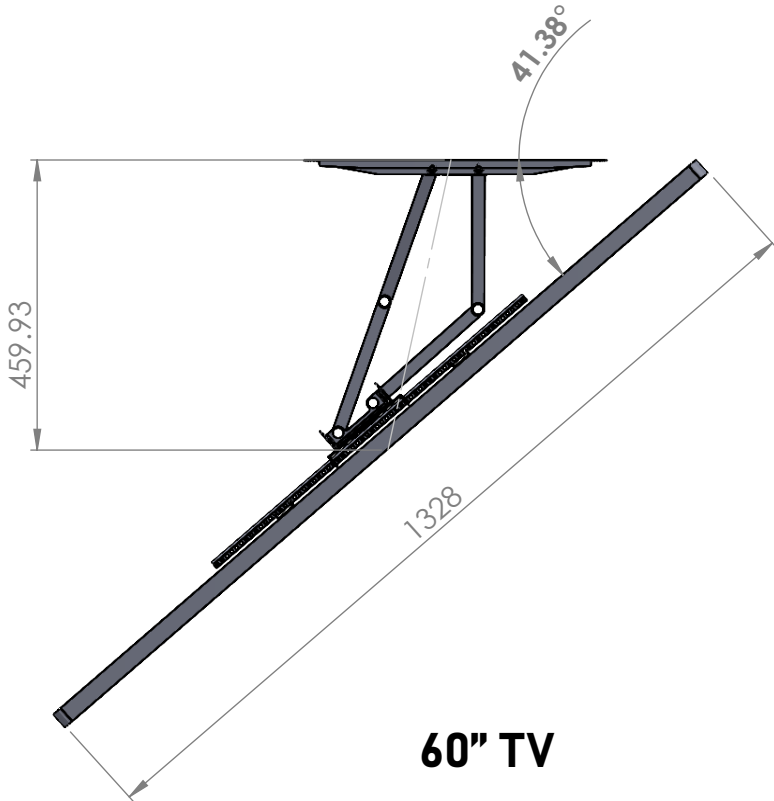

Cantilever TV Mount (100% Extension)

55" TV

60" TV

70" TV