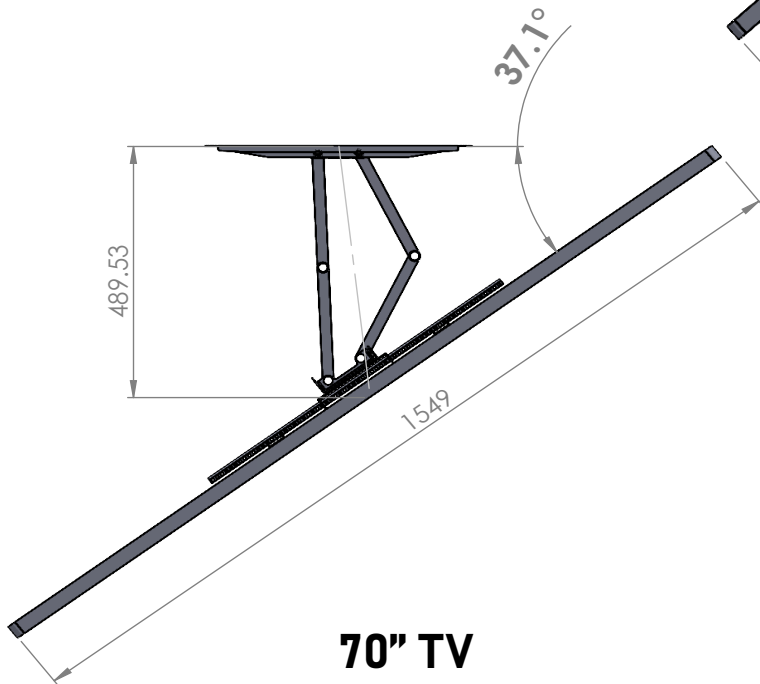

Cantilever TV Mount (100% Extension)

55" TV

60" TV

70" TV