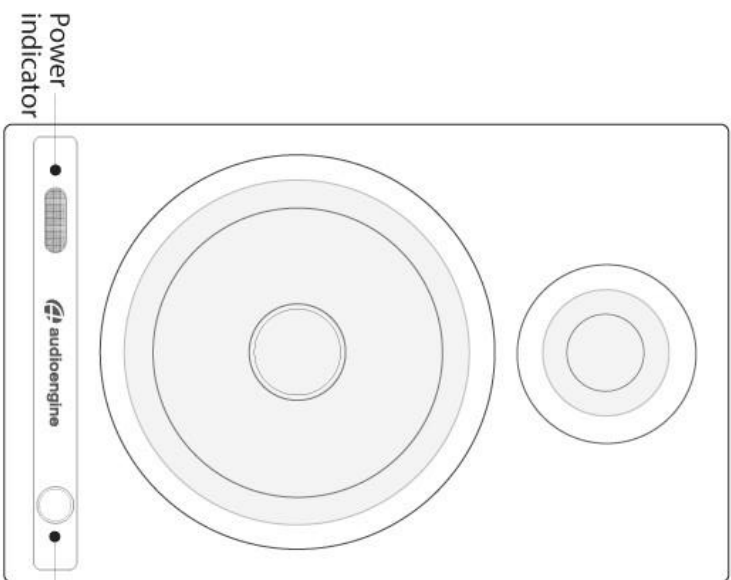

Left speaker - powered, front

Power indicator

Volume control/sleep

Left speaker (powered)

Antenna

Pair button

Audio input

Optical audio input

Audio output

Speaker connectors

Power switch

Voltage select

Fuse

Power Inlet

Right speaker - passive, rear view