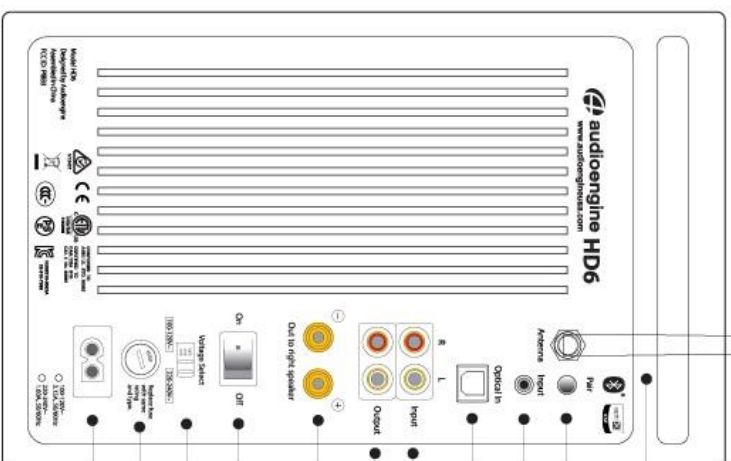

Left speaker - powered, front

Power indicator

Volume control/sleep

Left speaker (powered)

Antenna

Pair button

Audio input

Optical audio input

Audio output

Speaker connectors

Power switch

Voltage select

Fuse

Power Inlet

Right speaker - passive, rear view