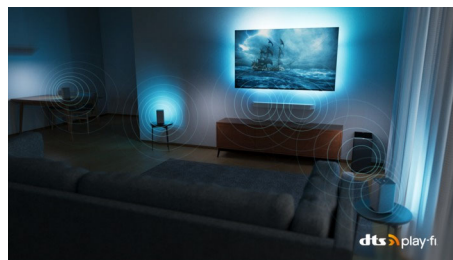

DTS Play-Fi compatible

Philips Wireless Home System powered by DTS Play-Fi lets you connect to compatible soundbars and wireless speakers around your home in seconds. Listen to movies in the kitchen. Play music anywhere. You can even create a home-cinema surround-sound system using your Philips TV as a central speaker.