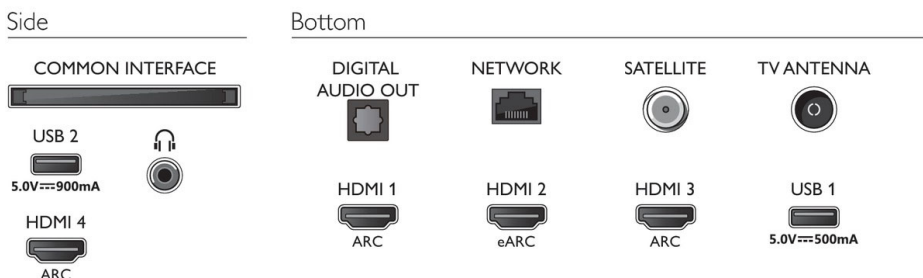

Multimedia Applications

- Video Playback Formats: Containers: AVI, MKV, H264/MPEG-4 AVC, MPEG-1, MPEG-2, MPEG-4, VP9, HEVC (H.265), AV1
- Subtitles Formats Support: .SRT, .SUB, .TXT, .SMI, .ASS, .SSA
- Music Playback Formats: AAC, MP3, WAV, WMA (v2 up to v9.2), WMA-PRO (v9 and v10), FLAC
- Picture Playback Formats: JPEG, BMP, GIF, PNG, 360 photo, HEIF

Design

- Colours of TV: Light silver bezel
- Stand design: Light silver V sticks

Dimensions

- Box dimensions (W x H x D): 1070.0 x 650.0 x 140.0 mm
- Set dimensions (W x H x D): 962.8 x 558.2 x 77.1 mm
- Set dimensions with stand (W x H x D): 962.8 x 628.3 x 221.5 mm
- Stand dimensions (W x H x D): 777.0 x 70.0 x 221.5 mm
- Product weight: 9.1 kg
- Product weight (+stand): 9.3 kg
- Weight incl. Packaging: 11.8 kg
- Stand height to TV bottom edge: 70.0 mm
- Distance between 2 stands: 777.0 mm
- Wall-mount compatible: 100 x 200 mm

Accessories

- Included accessories: Quick start guide, Legal and safety brochure, Power cord, Tabletop stand, Remote Control, 2 x AAA Batteries

EU Energy card

- EPREL registration numbers: 1158050
- Energy class for SDR: G
- On mode power demand for SDR: 54 kWh/1000h
- Energy class for HDR: G
- On mode power demand for HDR: 133 kWh/1000h
- Networked standby mode: <2.0 W
- Off mode power consumption: n.a.
- Panel technology used: LED LCD

Connections

Issue date 2022-09-29

Version: 6.4.2

12 NC: 8670 001 82574
EAN: 87 18863 03402 6

© 2022 Koninklijke Philips N.V.
All Rights reserved.

Specifications are subject to change without notice. Trademarks are the property of Koninklijke Philips N.V. or their respective owners.

www.philips.com

* EPG and actual visibility (up to 8 days) is country- and operator-dependent.

* Android App offerings vary per country. For more details please visit your local Google Play Store.

* Memory size (Flash): 16 G, the actual available disc space may differ (dependant on e.g. (pre-)installed apps, installed operating system, etc.)

* The TV supports DVB reception for 'Free to air' broadcast. Specific DVB operators may not be supported. An up to date list can be found in the FAQ section of the Philips support website. For some operators Conditional Access and subscription are required. Contact your operator for more information.

* Philips TV Remote app and related functionalities vary per TV model, operator and country, as well as smart device model and OS. For more details please visit: www.philips.com/TVRemoteapp.

* USB recording for digital channels only, recordings may be limited by broadcast copy protection (CI+). Country and channel restrictions may apply.

* This television contains lead only in certain parts or components where no technology alternatives exist in accordance with existing exemption clauses under the RoHS Directive.

* Amazon Prime is available in selected languages and countries.

* Google Assistant is available on Philips Android TVs running on Android O (8) or higher OS version. Google Assistant is available in selected languages and countries.

* Netflix subscription required. Subject to terms on <https://www.netflix.com>

* Amazon, Alexa and all related logos are trademarks of Amazon.com, Inc. or its affiliates. Amazon Alexa is available in selected languages and countries.

* Disney+ subscription required. Subject to terms at <https://www.disneyplus.com> (c) 2020 Disney and its related entities. Disney+ is available in selected languages and countries.

* Rakuten TV is available in selected languages and countries.