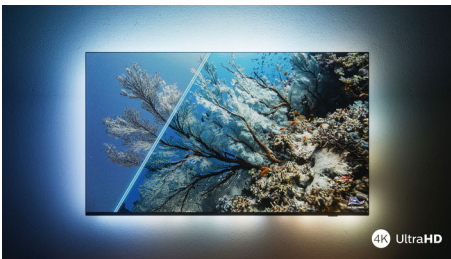

Vibrant HDR picture

Want to experience a perfect picture for every scene? Your Philips 4K UHD TV is compatible with all major HDR formats, which means you get brilliant, sharp images. You'll see every detail, even in dark and bright areas.