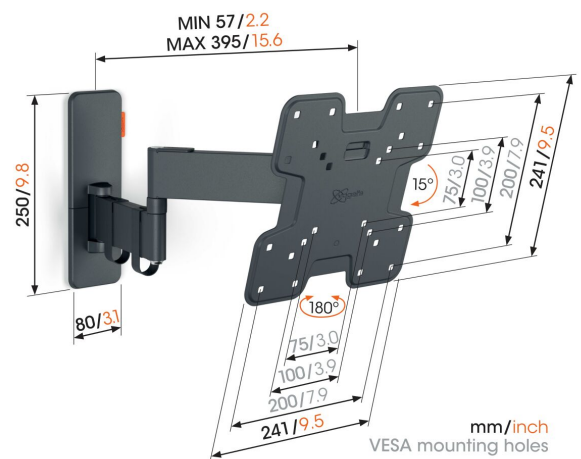

TVM 1245 Full-Motion TV Wall Mount

Key Benefits

- Turn your TV up to 180° thanks to long arms of 40 cm
- Secure tilting up to 15°
- Easy to level, even after installation
- Cable straps included
- Free spirit level included

Extreme full-motion TV wall mount for TVs from 19 to 43 inches

Maximum viewing comfort from any angle in the room. That's what this QUICK Full-Motion+ TV wall mount offers. The wall mount can be turned up to 180°. You can also tilt it up to 15°. Installation is extremely easy. You can mount your TV safely on the wall in less than 30 minutes. The QUICK Full-Motion TV wall mount is suitable for TVs from 19 to 43 inches and weighing up to 15 kg.

TVM 1245 Full-Motion TV Wall Mount

Specifications

Article number (SKU)	1812450
Colour	Black
EAN single box	8712285347528
Product size	S
Height	241
Width	241
TÜV certified	Yes
Tilt	Tilt up to 15°
Turn	Up to 180°
Guarantee	5 years
Min. screen size (inch)	19
Max. screen size (inch)	43
Max. weight load (kg)	15
Max. bolt size	M8
Max. height of interface (mm)	241
Max. width of interface (mm)	241
Cable management	Cable straps
Max. distance to the wall (mm)	395
Max. horizontal hole pattern (mm)	200
Max. vertical hole pattern (mm)	200
Min. distance to the wall (mm)	57
Min. horizontal hole pattern (mm)	75
Min. vertical hole pattern (mm)	75
Number of pivot points	3
Spirit level included	Yes
Universal or fixed hole pattern	Fixed