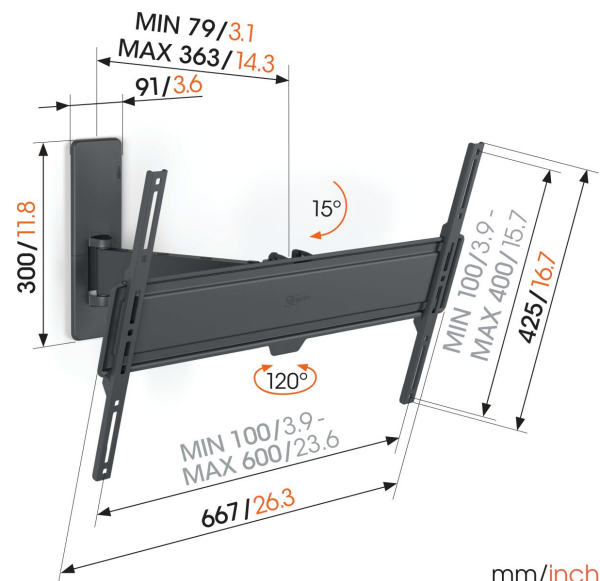

## TVM 1625 Full-Motion TV Wall Mount

### Key Benefits

- Smoothly turn your TV up to 120°
- Secure tilting up to 15°
- Easy to level, even after installation
- Cable strap included
- Free spirit level included

### Full-motion TV wall mount for TVs from 40 to 77 inches

With this QUICK Full-Motion TV wall mount, you can always watch your TV comfortably wherever you are in the room. The wall mount can turn up to 120° and tilt up to 15°. Installation is extremely easy. You can mount your TV nice and safely on the wall in max. 30 minutes. The TV wall mount is suitable for TVs from 40 to 77 inches and weighing up to 35 kg.

### Specifications

Article number (SKU)	1816250
Colour	Black
EAN single box	8712285353208
Product size	L
TÜV certified	Yes
Tilt	Tilt up to 15°
Turn	Up to 120°
Guarantee	5 years
Min. screen size (inch)	40
Max. screen size (inch)	77
Max. weight load (kg)	35
Min. hole pattern	100mm x 100mm
Max. hole pattern	600mm x 400mm
Max. bolt size	M8
Max. height of interface (mm)	428
Max. width of interface (mm)	667
Cable management	Cable strap
Max. distance to the wall (mm)	363
Max. horizontal hole pattern (mm)	600
Max. vertical hole pattern (mm)	400
Min. distance to the wall (mm)	79
Number of pivot points	2
Spirit level included	Yes
Universal or fixed hole pattern	Universal