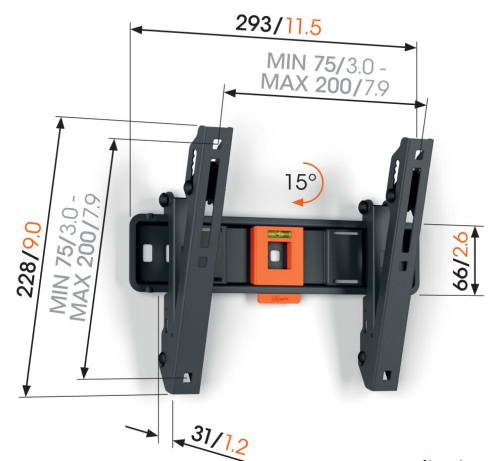

TVM 1215 Tilting TV Wall Mount

Key Benefits

- TiltGrip™: secure tilting at 5°, 10° or 15°
- SoffLock™: secure your TV simply
- Spirit level included

Tilting TV wall mount for TVs from 19 to 43 inches

With this QUICK Tilt TV wall mount, you are choosing ease of installation and viewing comfort. Installation is extremely simple. Your TV is in place in just 20 minutes. By tilting the TV wall mount 5°, 10° or 15°, you can easily set the ideal viewing angle, which is more comfortable if your TV is mounted a bit higher on the wall. The TV wall mount is suitable for TVs from 19 to 43 inches and weighing up to 15 kg.

mm/inch
VESA mounting holes

TVM 1215 Tilting TV Wall Mount

Specifications

Article number (SKU)	1812150
Colour	Black
EAN single box	8712285347481
Product size	S
Height	228
Width	293
Depth	31
TÜV certified	Yes
Tilt	Tilt up to 15°
Guarantee	5 years
Min. screen size (inch)	19
Max. screen size (inch)	43
Max. weight load (kg)	15
Min. hole pattern	75mm x 75mm
Max. hole pattern	200mm x 200mm
Max. bolt size	M8
Max. height of interface (mm)	228
Max. width of interface (mm)	293
Max. horizontal hole pattern (mm)	200
Max. vertical hole pattern (mm)	200
Min. distance to the wall (mm)	31
Spirit level included	Yes
Universal or fixed hole pattern	Universal