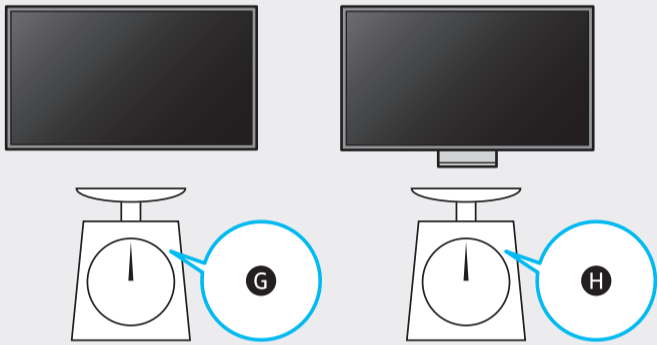

9

	A	B	C	D	E	F	G	H
75QN9*B	65.7 inches (1670.0 mm) (167.00 cm)	37.7 inches (957.4 mm) (95.74 cm)	1.1 inches (26.7 mm) (2.67 cm)	40.2 inches (1020.0 mm) (102.00 cm)	12.5 inches (317.9 mm) (31.79 cm)	74.5 inches (189 cm)	77.2 lbs (35.0 kg)	98.8 lbs (44.8 kg)
85QN9*B	74.5 inches (1892.2 mm) (189.22 cm)	42.6 inches (1081.9 mm) (108.19 cm)	1.1 inches (27.2 mm) (2.72 cm)	45.1 inches (1144.3 mm) (114.43 cm)	14.4 inches (365.5 mm) (36.55 cm)	84.5 inches (214 cm)	98.1 lbs (44.5 kg)	125.0 lbs (56.7 kg)

*: 0-9, A-Z

	VESA A x B (mm)	C (mm)	D x 4
75QN9*B	400 x 400	11-13	M8
85QN9*B	600 x 400		

*: 0-9, A-Z

SAMSUNG

QUICK SETUP GUIDE
 GUIDE D'INSTALLATION RAPIDE
 GUÍA RÁPIDA DE CONFIGURACIÓN
 GUIA RÁPIDO DE INSTALAÇÃO
 KURZANLEITUNG ZUR KONFIGURATION
 GUIDA DI INSTALLAZIONE RAPIDA