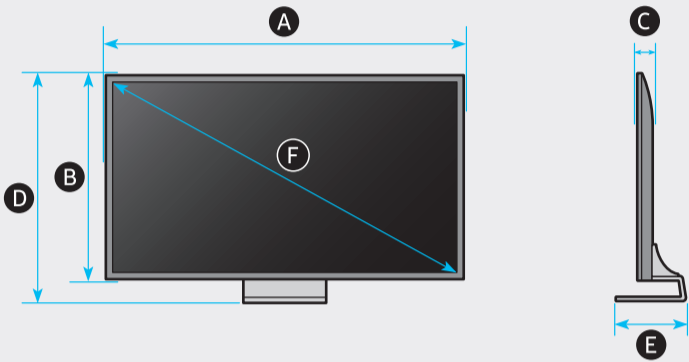

9

	A	B	C	D	E	F	G	H
75QN9*B	65.7 inches (1670.0 mm) (167.00 cm)	37.7 inches (957.4 mm) (95.74 cm)	1.1 inches (26.7 mm) (2.67 cm)	40.2 inches (1020.0 mm) (102.00 cm)	12.5 inches (317.9 mm) (31.79 cm)	74.5 inches (189 cm)	77.2 lbs (35.0 kg)	98.8 lbs (44.8 kg)
85QN9*B	74.5 inches (1892.2 mm) (189.22 cm)	42.6 inches (1081.9 mm) (108.19 cm)	1.1 inches (27.2 mm) (2.72 cm)	45.1 inches (1144.3 mm) (114.43 cm)	14.4 inches (365.5 mm) (36.55 cm)	84.5 inches (214 cm)	98.1 lbs (44.5 kg)	125.0 lbs (56.7 kg)

*: 0-9, A-Z

	VESA A x B (mm)	C (mm)	D x 4
75QN9*B	400 x 400	11-13	M8
85QN9*B	600 x 400		

*: 0-9, A-Z

SAMSUNG

QUICK SETUP GUIDE
 GUIDE D'INSTALLATION RAPIDE
 GUÍA RÁPIDA DE CONFIGURACIÓN
 GUIA RÁPIDO DE INSTALAÇÃO
 KURZANLEITUNG ZUR KONFIGURATION
 GUIDA DI INSTALLAZIONE RAPIDA