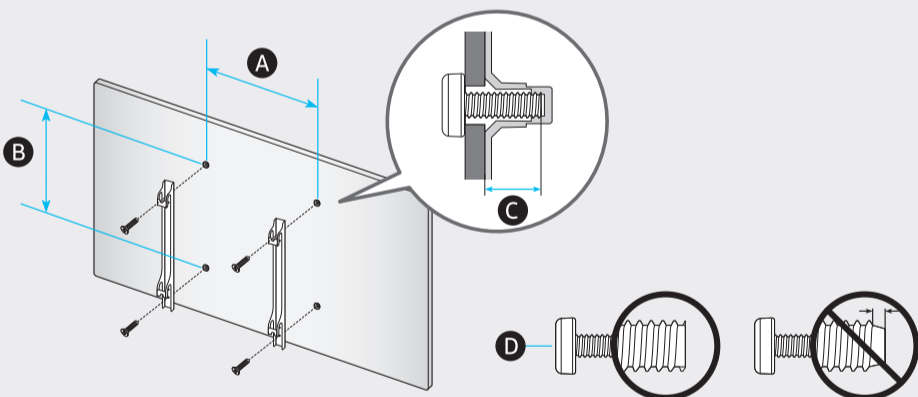

9

	A	B	C	D	E	F	G	H
75QN9*B	65.7 inches (1670.0 mm) (167.00 cm)	37.7 inches (957.4 mm) (95.74 cm)	1.1 inches (26.7 mm) (2.67 cm)	40.2 inches (1020.0 mm) (102.00 cm)	12.5 inches (317.9 mm) (31.79 cm)	74.5 inches (189 cm)	77.2 lbs (35.0 kg)	98.8 lbs (44.8 kg)
85QN9*B	74.5 inches (1892.2 mm) (189.22 cm)	42.6 inches (1081.9 mm) (108.19 cm)	1.1 inches (27.2 mm) (2.72 cm)	45.1 inches (1144.3 mm) (114.43 cm)	14.4 inches (365.5 mm) (36.55 cm)	84.5 inches (214 cm)	98.1 lbs (44.5 kg)	125.0 lbs (56.7 kg)

*: 0-9, A-Z

	VESA A x B (mm)	C (mm)	D x 4
75QN9*B	400 x 400	11-13	M8
85QN9*B	600 x 400		

*: 0-9, A-Z

SAMSUNG

QUICK SETUP GUIDE
 GUIDE D'INSTALLATION RAPIDE
 GUÍA RÁPIDA DE CONFIGURACIÓN
 GUIA RÁPIDO DE INSTALAÇÃO
 KURZANLEITUNG ZUR KONFIGURATION
 GUIDA DI INSTALLAZIONE RAPIDA