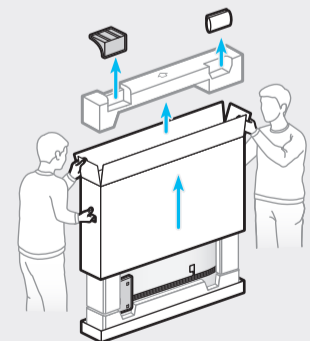

9

	A	B	C	D	E	F	G	H
75QN9*B	65.7 inches (1670.0 mm) (167.00 cm)	37.7 inches (957.4 mm) (95.74 cm)	1.1 inches (26.7 mm) (2.67 cm)	40.2 inches (1020.0 mm) (102.00 cm)	12.5 inches (317.9 mm) (31.79 cm)	74.5 inches (189 cm)	77.2 lbs (35.0 kg)	98.8 lbs (44.8 kg)
85QN9*B	74.5 inches (1892.2 mm) (189.22 cm)	42.6 inches (1081.9 mm) (108.19 cm)	1.1 inches (27.2 mm) (2.72 cm)	45.1 inches (1144.3 mm) (114.43 cm)	14.4 inches (365.5 mm) (36.55 cm)	84.5 inches (214 cm)	98.1 lbs (44.5 kg)	125.0 lbs (56.7 kg)

*: 0-9, A-Z

	VESA A x B (mm)	C (mm)	D x 4
75QN9*B	400 x 400	11-13	M8
85QN9*B	600 x 400		

*: 0-9, A-Z

SAMSUNG

QUICK SETUP GUIDE
GUIDE D'INSTALLATION RAPIDE
GUÍA RÁPIDA DE CONFIGURACIÓN
GUIA RÁPIDO DE INSTALAÇÃO
KURZANLEITUNG ZUR KONFIGURATION
GUIDA DI INSTALLAZIONE RAPIDA

75"

85"