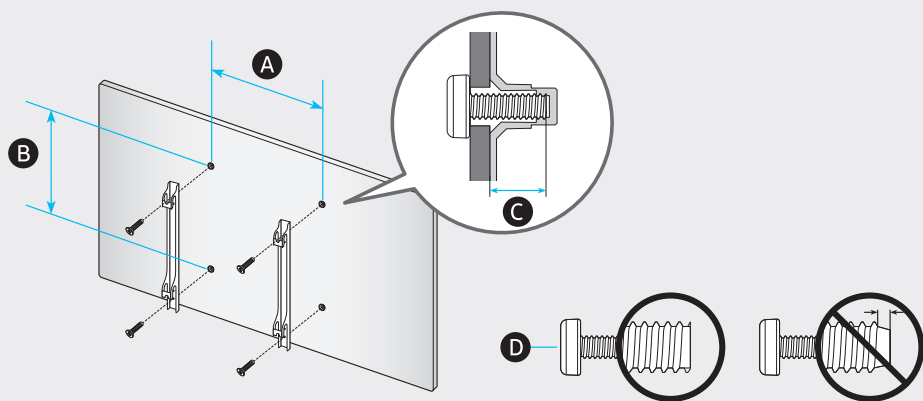

	A	B	C	D	E	F	G	H
43QN9*B 43QNB9*	37.8 inches (960.8 mm) (96.08 cm)	22.0 inches (558.9 mm) (55.89 cm)	1.1 inches (26.9 mm) (2.69 cm)	24.5 inches (623.4 mm) (62.34 cm)	8.8 inches (223.0 mm) (22.30 cm)	42.5 inches (108 cm)	20.3 lbs (9.2 kg)	30.4 lbs (13.8 kg)
50QN9*B 50QNB9*	43.8 inches (1113.6 mm) (111.36 cm)	25.4 inches (644.1 mm) (64.41 cm)	1.1 inches (26.9 mm) (2.69 cm)	27.9 inches (708.9 mm) (70.89 cm)	8.8 inches (223.0 mm) (22.30 cm)	49.5 inches (125 cm)	30.9 lbs (14.0 kg)	41.0 lbs (18.6 kg)
55QN9*B 55QNB9*	48.3 inches (1227.4 mm) (122.74 cm)	27.8 inches (705.6 mm) (70.56 cm)	1.0 inches (25.9 mm) (2.59 cm)	30.2 inches (768.0 mm) (76.80 cm)	9.3 inches (235.6 mm) (23.56 cm)	54.6 inches (138 cm)	39.0 lbs (17.7 kg)	48.2 lbs (21.9 kg)
65QN9*B 65QNB9*	56.9 inches (1446.3 mm) (144.63 cm)	32.6 inches (828.7 mm) (82.87 cm)	1.0 inches (25.9 mm) (2.59 cm)	35.1 inches (891.4 mm) (89.14 cm)	11.2 inches (285.7 mm) (28.57 cm)	64.5 inches (163 cm)	53.8 lbs (24.4 kg)	69.2 lbs (31.4 kg)

*: 0-9, A-Z

	VESA A x B (mm)	C (mm)	D x 4
43QN9*B 43QNB9*	200 x 200	11-13	M8
50QN9*B 50QNB9*			
55QN9*B 55QNB9*			
65QN9*B 65QNB9*	400 x 300		

*: 0-9, A-Z

SAMSUNG

QUICK SETUP GUIDE
 GUIDE D'INSTALLATION RAPIDE
 GUÍA RÁPIDA DE CONFIGURACIÓN
 GUIA RÁPIDO DE INSTALAÇÃO
 KURZANLEITUNG ZUR KONFIGURATION
 GUIDA DI INSTALLAZIONE RAPIDA