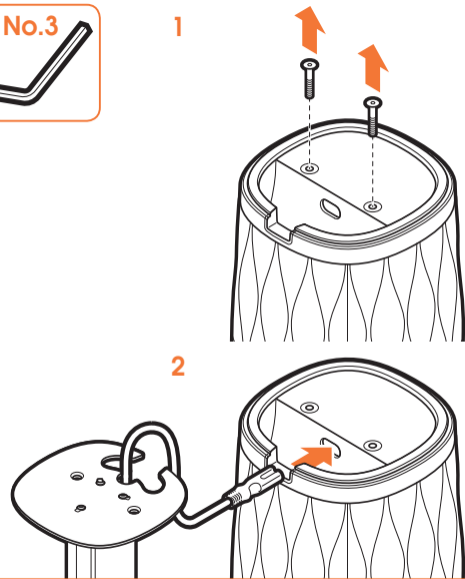

# SOUND 6301

Fits Bowers & Wilkins Formation Flex (Max. weight load = 3 kg)

More information on: [www.vogels.com](http://www.vogels.com)

No.3

4

No.3

5

No.3