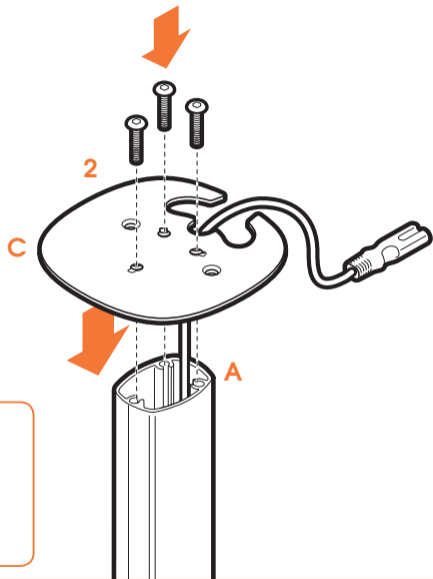

# SOUND 6301

Fits Bowers & Wilkins Formation Flex (Max. weight load = 3 kg)

More information on: [www.vogels.com](http://www.vogels.com)

No.3

4

No.3

5

No.3