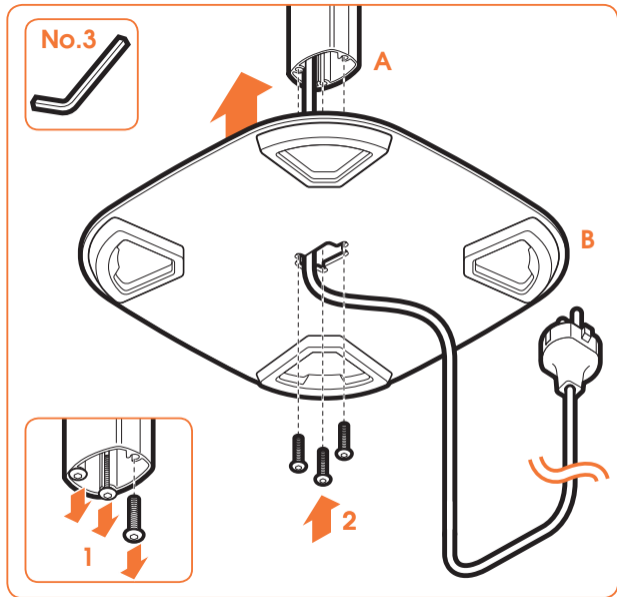

# SOUND 6301

Fits Bowers & Wilkins Formation Flex (Max. weight load = 3 kg)

More information on: [www.vogels.com](http://www.vogels.com)

No.3

4

No.3

5

No.3