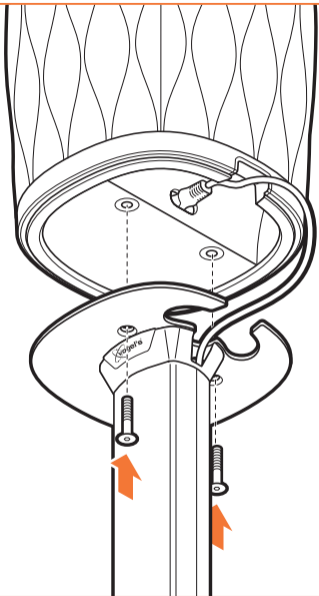

# SOUND 6301

Fits Bowers & Wilkins Formation Flex (Max. weight load = 3 kg)

More information on: [www.vogels.com](http://www.vogels.com)

No.3

4

No.3

5

No.3