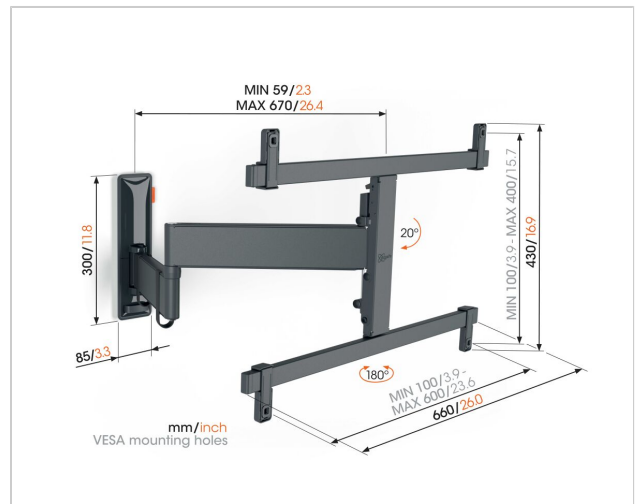

TVM 3665 Full-Motion TV Wall Mount

Article number (SKU)
Colour

3836650
Black

Key Benefits

- Ideal for OLED TVs
- Seamless, minimalistic design
- Smooth OneFinger™ Movement
- Easily lock and release with TiltAnchor™
- Keep your TV always level (horizontally and vertically)

Full-motion TV wall mount for OLED TVs from 40 to 77 inches - stylish and safe

Stylish. Safe. Can be turned up to 180°. And specially developed for large OLED TVs. With this 'family-proof' COMFORT Full-Motion+ TV wall mount, you will enjoy your beautiful OLED TV to the max. Even after years of intensive use, it still functions just as well as on the first day. The wall mount is suitable for OLED TVs from 40 to 77 inches and weighing up to 35 kg.

Turn your TV with just one finger