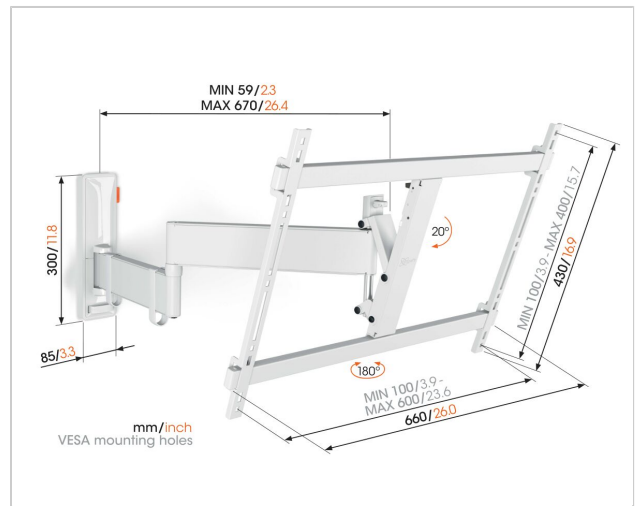

TVM 3645 Full-Motion TV Wall Mount (white)

Article number (SKU)
Colour

3836451
White

Key Benefits

- Smooth OneFinger™ Movement
- Keep your TV always level (horizontally and vertically)
- Cable clips included: Guide your cables from TV to wall
- Easily lock and release with TiltAnchor™
- Turn your TV up to 180° thanks to long arms of 67 cm

Stylish and safe: full-motion TV wall mount for TVs from 40 to 77 inches

With this stylish COMFORT Full-Motion+ TV wall mount, you can enjoy your large TV to the max. The wall mount can turn up to 180° and tilt up to 20° for optimal viewing comfort. It is designed for intensive use, so it is ideal for families with children. Your TV is guaranteed to be mounted safely and securely. The wall mount is suitable for TVs from 40 to 77 inches and weighing up to 35 kg.

Extremely long arms and user-friendly