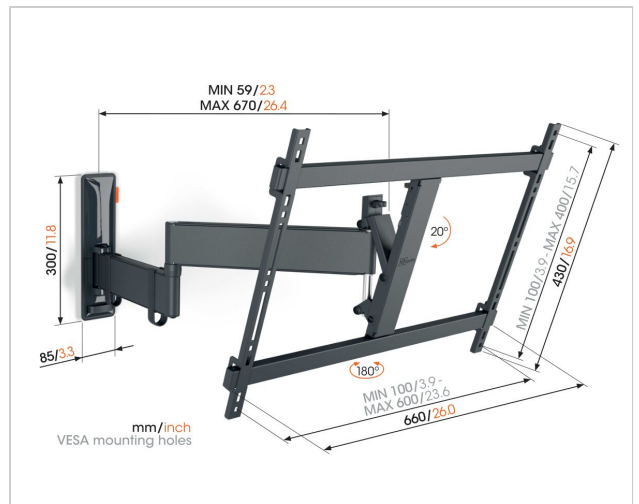

TVM 3645 Full-Motion TV Wall Mount (black)

Article number (SKU) 3836450
Colour Black

Key Benefits

- Smooth OneFinger™ Movement
- Keep your TV always level (horizontally and vertically)
- Cable clips included: Guide your cables from TV to wall
- Easily lock and release with TiltAnchor™
- Turn your TV up to 180° thanks to long arms of 67 cm

Stylish and safe: full-motion TV wall mount for TVs from 40 to 77 inches

With this stylish COMFORT Full-Motion+ TV wall mount, you can enjoy your large TV to the max. The wall mount can turn up to 180° and tilt up to 20° for optimal viewing comfort. It is designed for intensive use, so it is ideal for families with children. Your TV is guaranteed to be mounted safely and securely. The wall mount is suitable for TVs from 40 to 77 inches and weighing up to 35 kg.

Extremely long arms and user-friendly