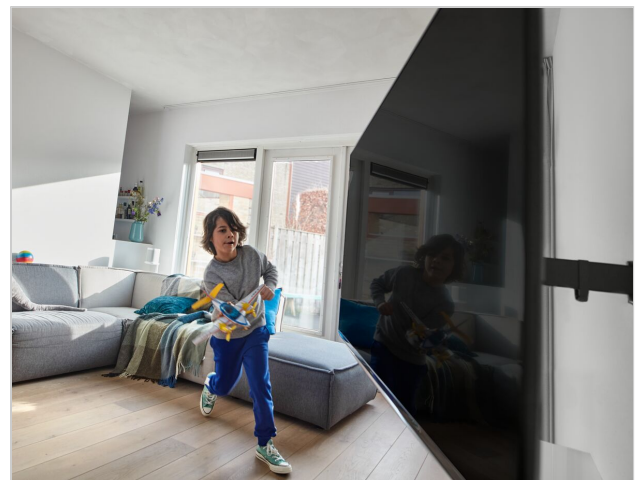

TVM 3625 Full-Motion TV Wall Mount

Article number (SKU)
Colour

3836250
Black

Key Benefits

- Smooth OneFinger™ Movement
- Keep your TV always level (horizontally and vertically)
- Cable clip included: Guide your cables from TV to wall
- Family friendly TV watching - Easy to use, safe for your family
- Smoothly turn your TV up to 120°

Stylish and safe: full-motion TV wall mount for TVs from 40 to 77 inches

You want to enjoy your large flat screen TV without any worries. With this stylish COMFORT Full-Motion TV wall mount, you can do just that. Your TV is mounted stylishly and safely on the wall. The wall mount is specially designed for intensive use, with families with children in mind. Setting the perfect viewing angle? No problem. You can turn your TV up to 120° and tilt it up to 20°. The wall mount is suitable for TVs from 40 to 77 inches and weighing up to 35 kg.

Comfortable to use