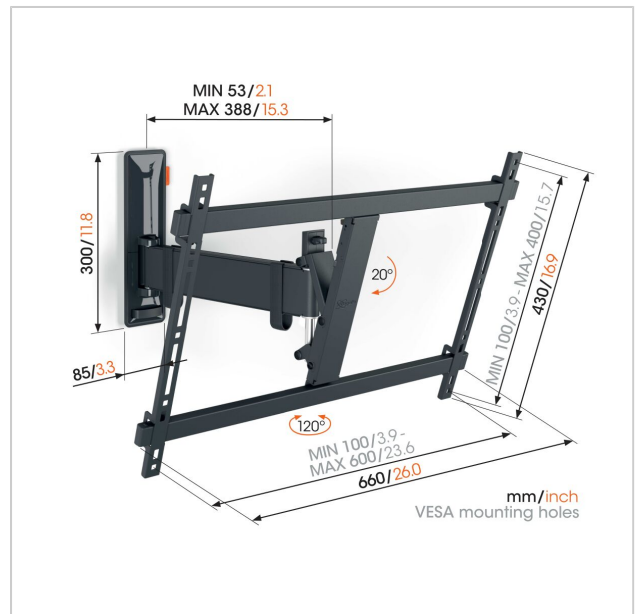

TVM 3625 Full-Motion TV Wall Mount

Article number (SKU)
Colour

3836250
Black

Key Benefits

- Smooth OneFinger™ Movement
- Keep your TV always level (horizontally and vertically)
- Cable clip included: Guide your cables from TV to wall
- Family friendly TV watching - Easy to use, safe for your family
- Smoothly turn your TV up to 120°

Stylish and safe: full-motion TV wall mount for TVs from 40 to 77 inches

You want to enjoy your large flat screen TV without any worries. With this stylish COMFORT Full-Motion TV wall mount, you can do just that. Your TV is mounted stylishly and safely on the wall. The wall mount is specially designed for intensive use, with families with children in mind. Setting the perfect viewing angle? No problem. You can turn your TV up to 120° and tilt it up to 20°. The wall mount is suitable for TVs from 40 to 77 inches and weighing up to 35 kg.

Comfortable to use