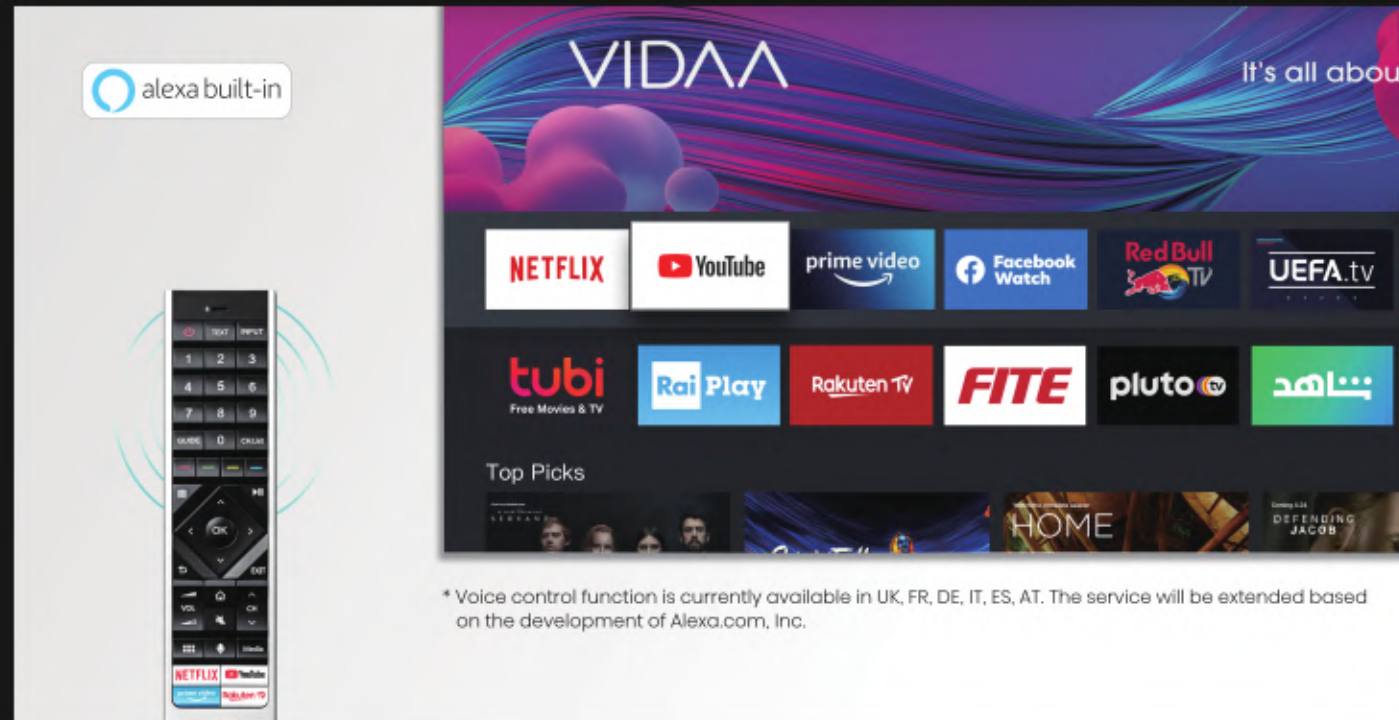

*Voice control function is currently available in UK, FR, DE, IT, ES, AT. The service will be extended based on the development of Alexa.com, Inc.

Alexa built-in

Watch What You Love, Control It with Your Voice

Do more on your TV with your voice. Alexa built-in to quickly search 500,000+ movies and shows, get recommendations to match your mood, control smart home devices, and more.