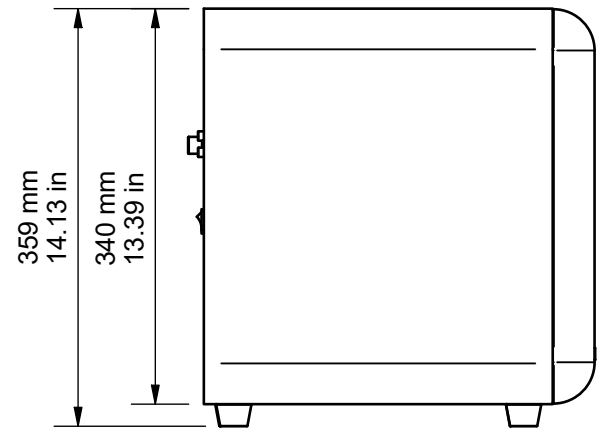

SIDE (LEFT)

FRONT

SIDE (RIGHT)

REAR

FRONT (NO GRILLE)

DRAWING FOR REFERENCE ONLY

MASS SUBWOOFER

RANGE: MASS 2G