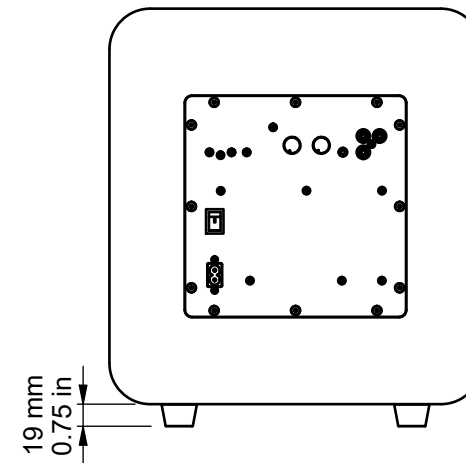

SIDE (LEFT)

FRONT

SIDE (RIGHT)

REAR

FRONT (NO GRILLE)

DRAWING FOR REFERENCE ONLY

MASS SUBWOOFER

RANGE: MASS 2G