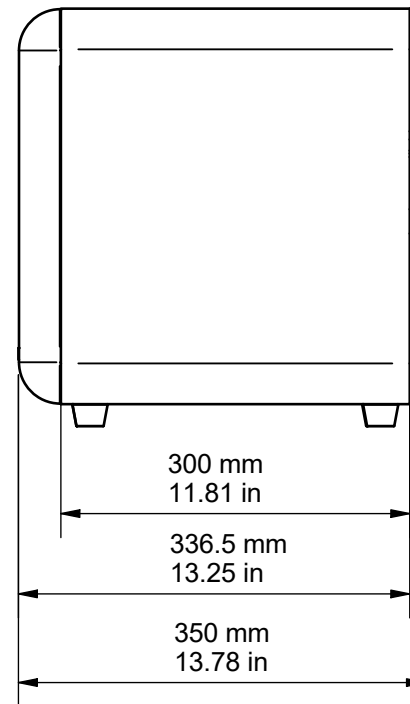

SIDE (LEFT)

FRONT

SIDE (RIGHT)

REAR

FRONT (NO GRILLE)

DRAWING FOR REFERENCE ONLY

MASS SUBWOOFER

RANGE: MASS 2G