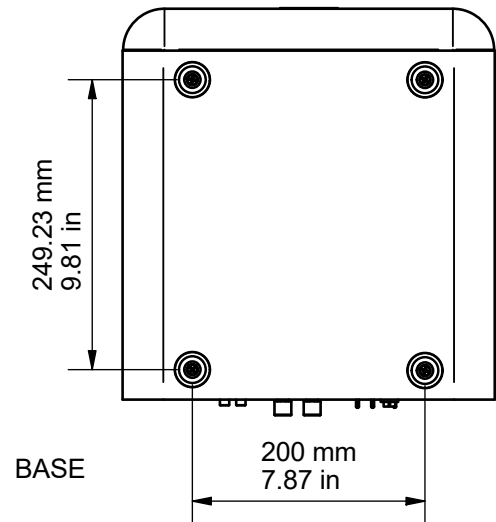

SIDE (LEFT)

FRONT

SIDE (RIGHT)

REAR

FRONT (NO GRILLE)

DRAWING FOR REFERENCE ONLY

MASS SUBWOOFER

RANGE: MASS 2G