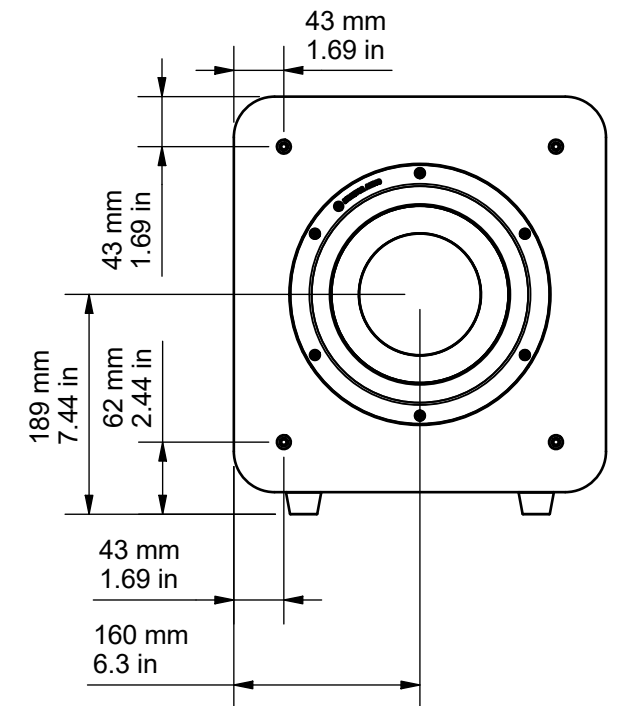

SIDE (LEFT)

FRONT

SIDE (RIGHT)

REAR

FRONT (NO GRILLE)

DRAWING FOR REFERENCE ONLY

MASS SUBWOOFER

RANGE: MASS 2G