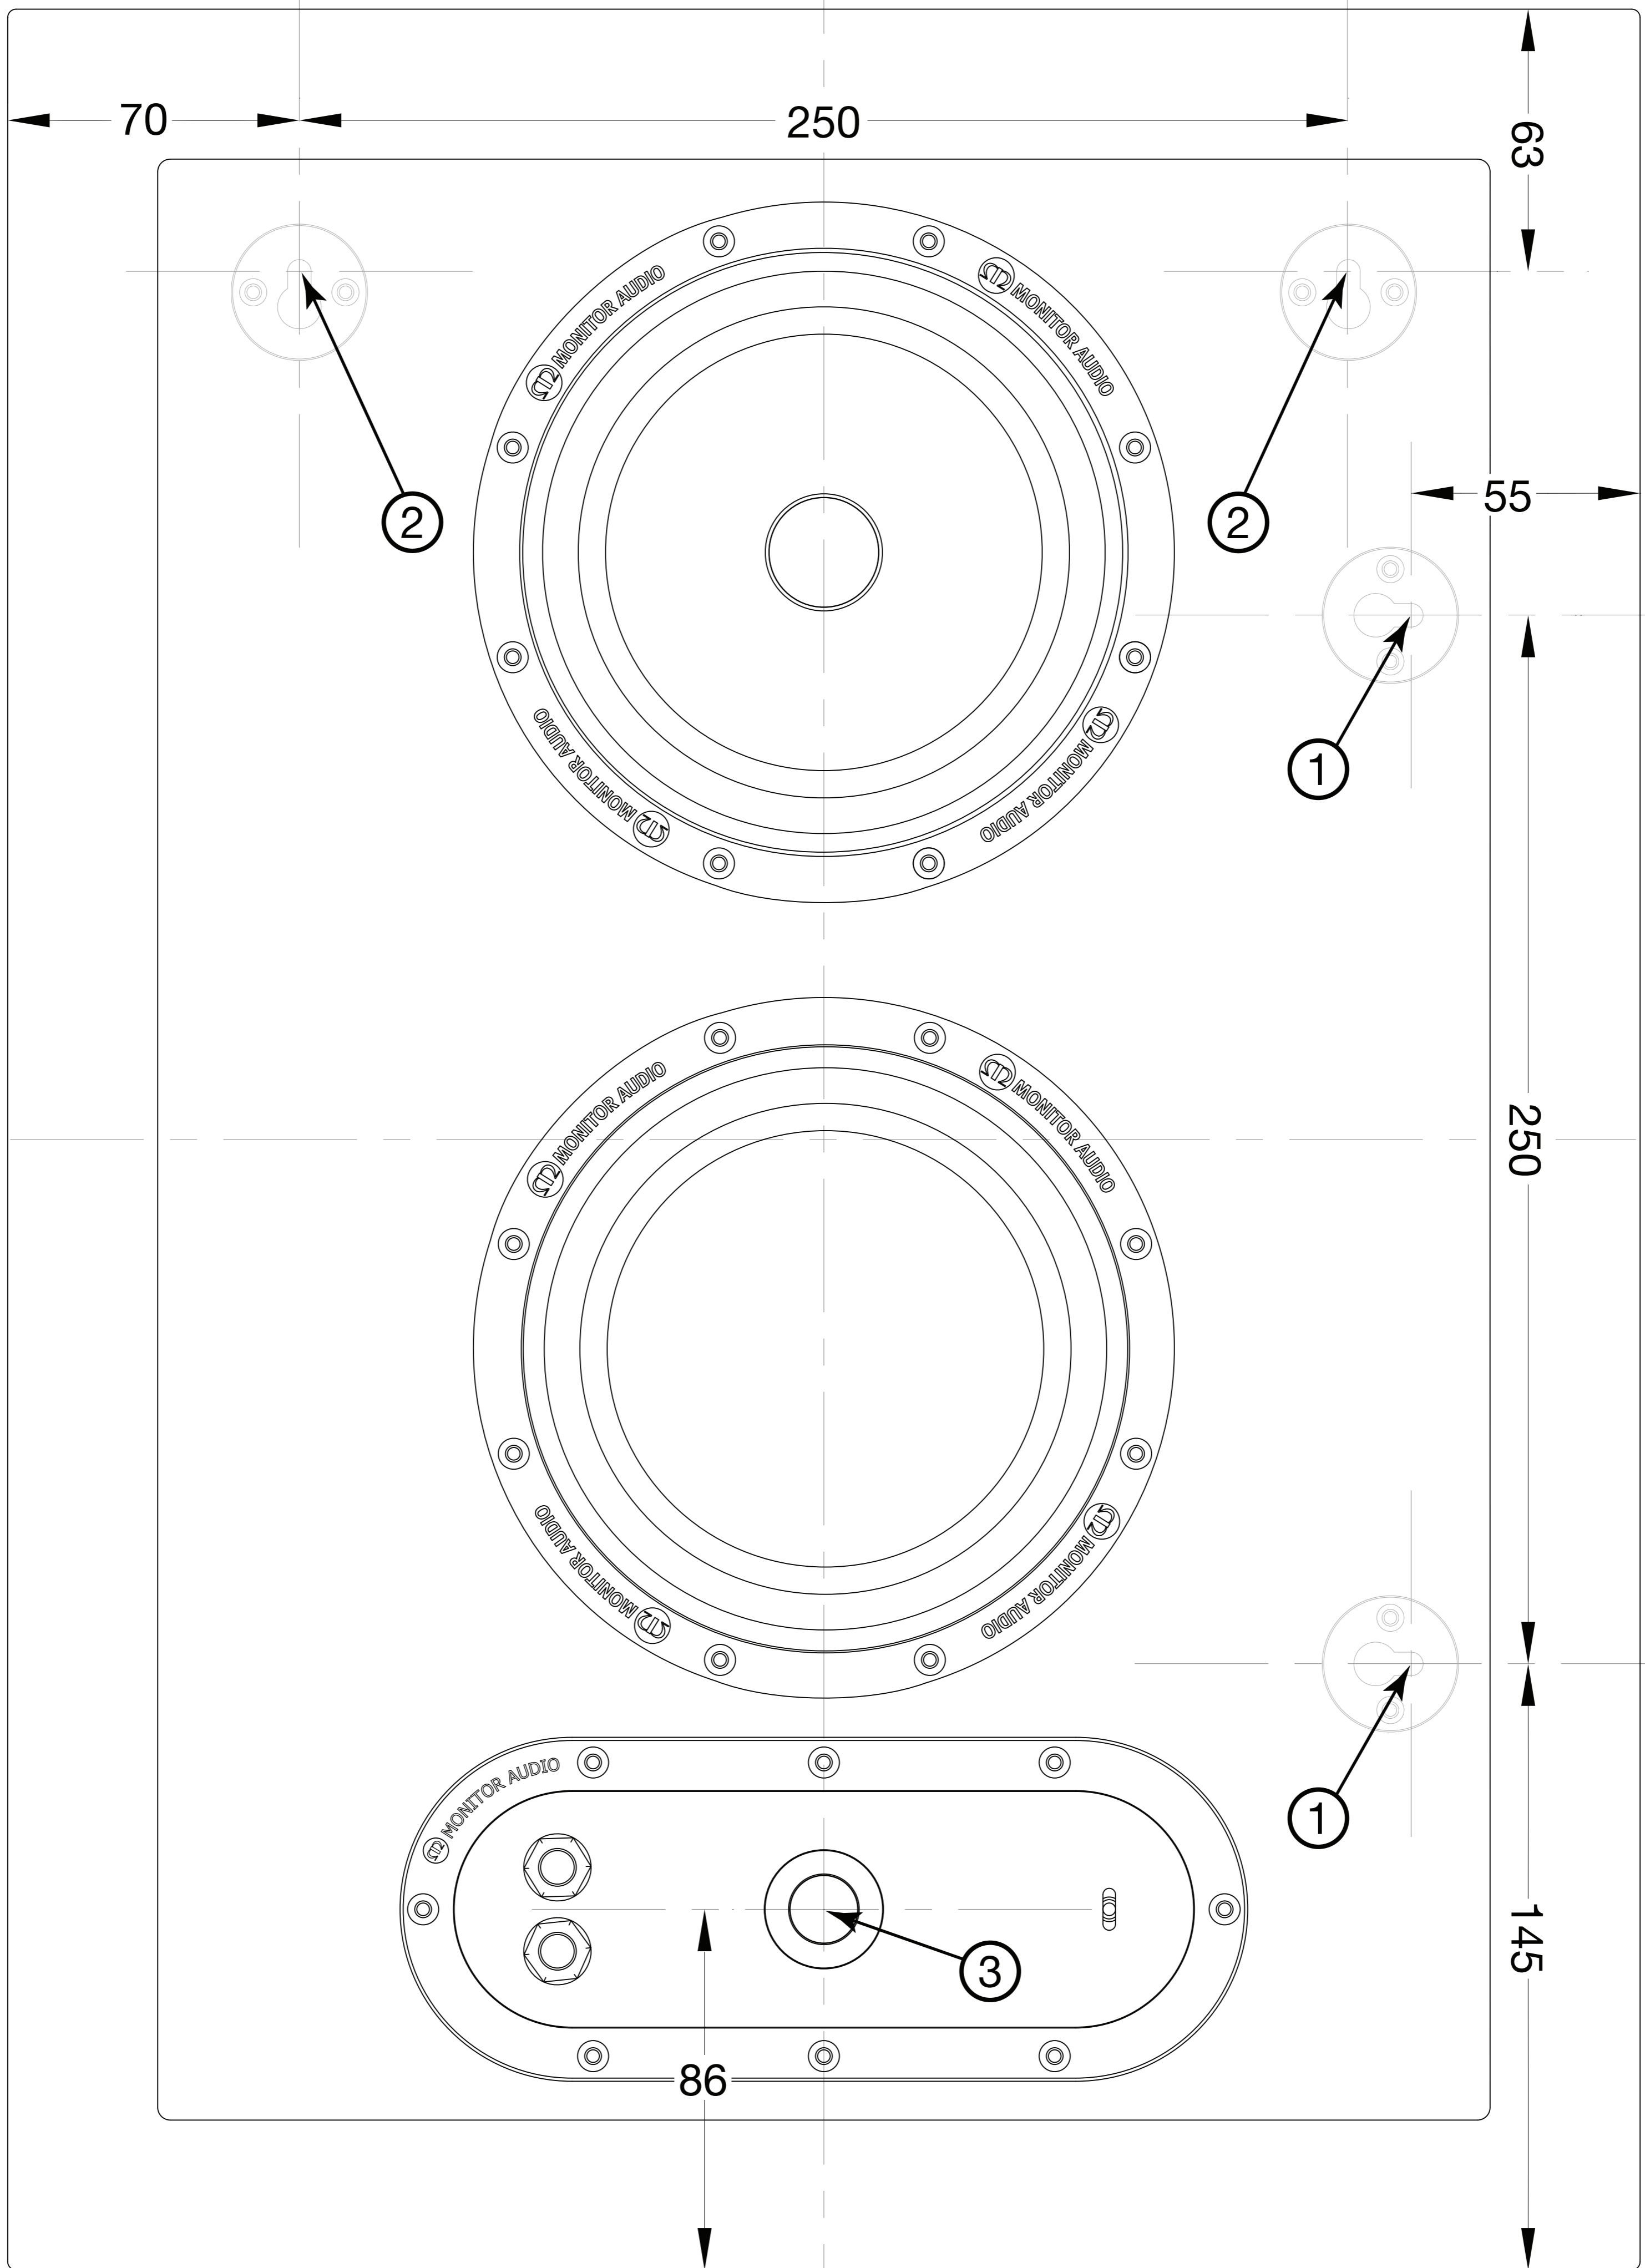

NOTE: Dimensions are to the edge of the frame, not cabinet.

SoundFrame 1 template

- ① Landscape fixing points
- ② Portrait fixing points
- ③ Cable through hole. 15mm Diameter max