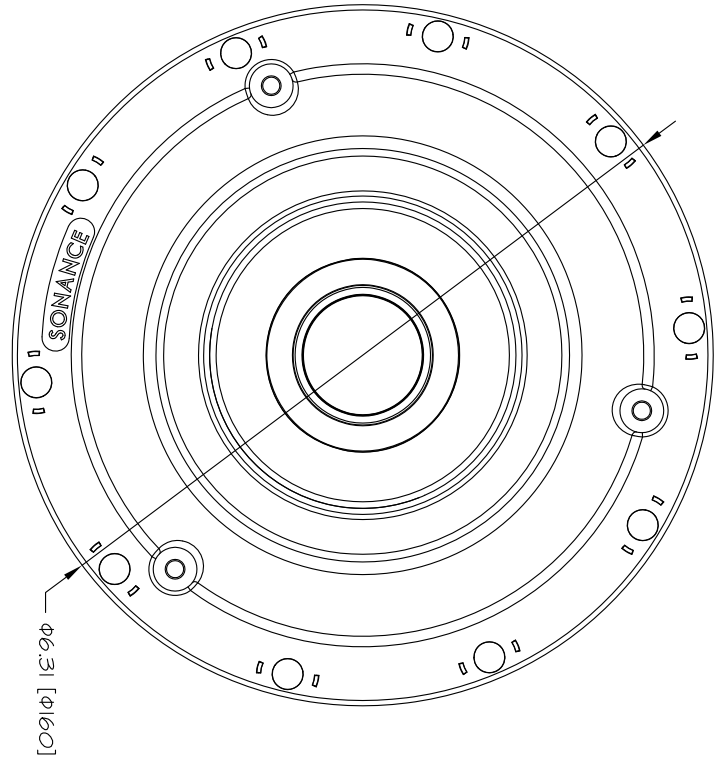

FRONT

BACK / MINIMUM CUTOUT

MOUNTING DEPTH

GRILLE

ISOMETRIC

SONANCE

212 Avenida Fabricante, San Clemente, CA. 92630
 800 582-7777 949 492-7777 FAX 949 361-5579
 www.sonance.com

VP42R

SCALE: 1:1

DRAWN BY:

DRWN - PART NUMBER

REV.

SHEET: OF

RELEASED ON: