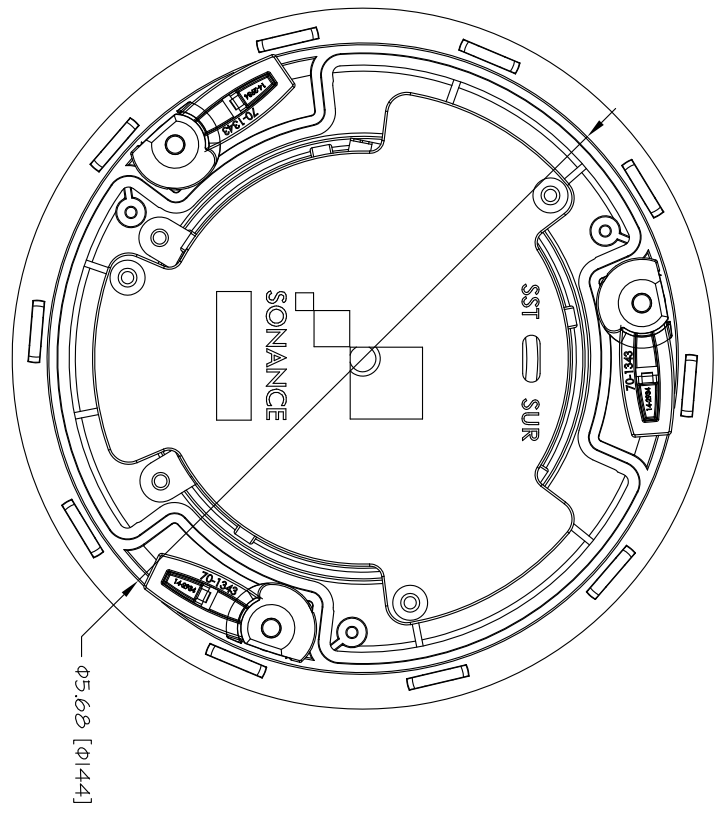

FRONT

BACK / MINIMUM CUTOUT

MOUNTING DEPTH

GRILLE

ISOMETRIC

SONANCE

212 Avenida Fabricante, San Clemente, CA. 92630
 800 582-7777 949 492-7777 FAX 949 361-5579
 www.sonance.com

VP42R

SCALE: 1:1

DRAWN BY:

DRWN - PART NUMBER

REV.

SHEET: OF

RELEASED ON: