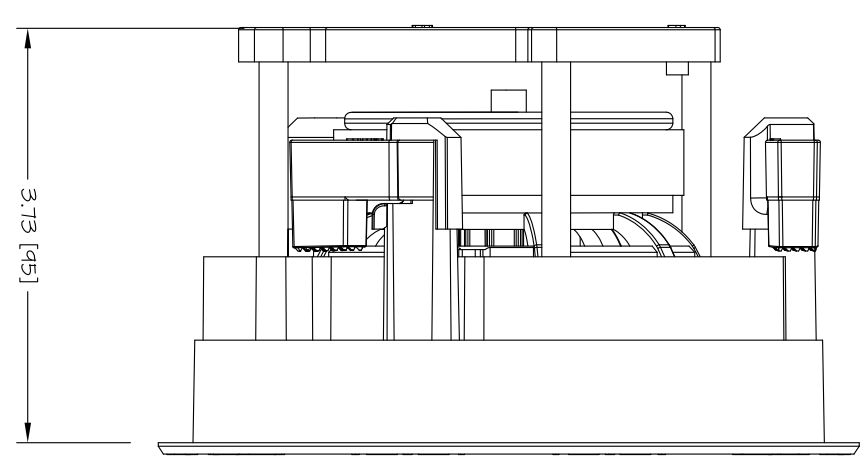

FRONT

BACK / MINIMUM CUTOUT

MOUNTING DEPTH

GRILLE

ISOMETRIC

SONANCE

212 Avenida Fabricante, San Clemente, CA. 92630
 800 582-7777 949 492-7777 FAX 949 361-5579
 www.sonance.com

VP42R

SCALE: 1:1

DRAWN BY:

DRWN - PART NUMBER

REV.

SHEET: OF

RELEASED ON: