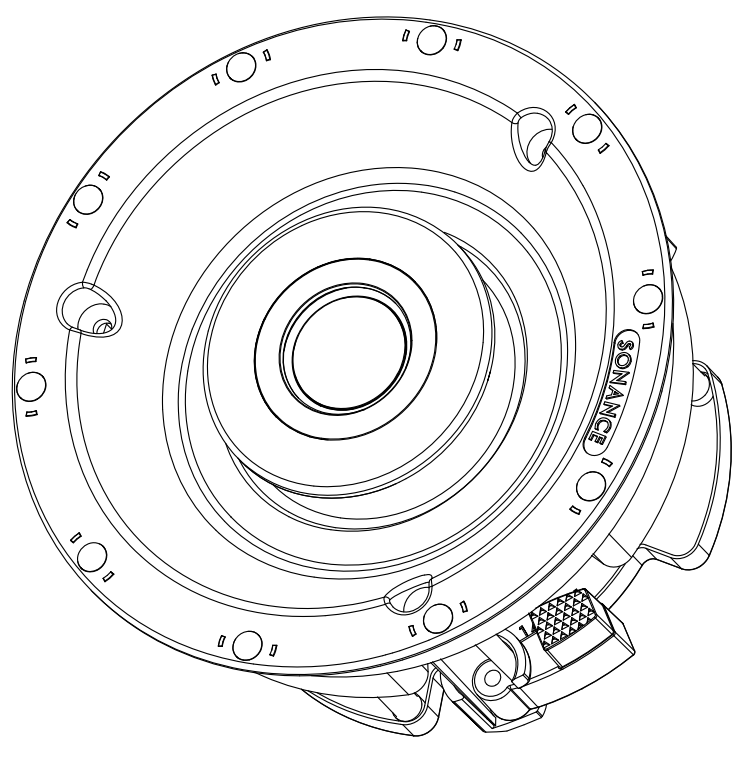

FRONT

BACK / MINIMUM CUTOUT

MOUNTING DEPTH

GRILLE

ISOMETRIC

SONANCE

212 Avenida Fabricante, San Clemente, CA. 92630
 800 582-7777 949 492-7777 FAX 949 361-5579
 www.sonance.com

VP42R

SCALE: 1:1

DRAWN BY:

DRWN - PART NUMBER

REV.

SHEET: OF

RELEASED ON: