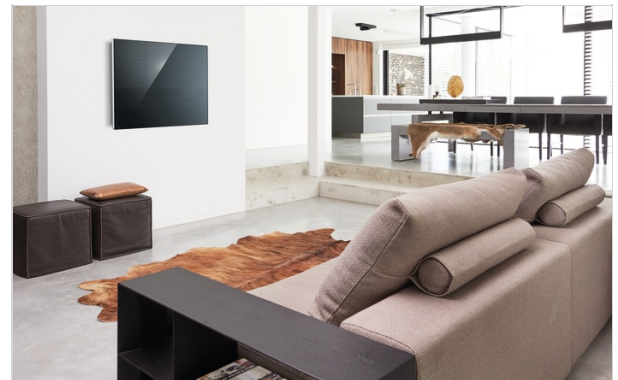

THIN 505 ExtraThin Fixed TV Wall Mount

Article nr 8395050
Colour Black

Key benefits

- Mount your TV as flat against the wall as possible
- Mount your TV only 1,5 cm from the wall
- Install your mount perfectly level: spirit level included!
- The service positioning allows easy access to cables

Make your flat TV an artistic masterpiece with the THIN 505 ExtraThin wall mount. Perfect for mounting your TV 'flat-on-the wall' in the living room, home cinema and bedroom. Simply elegant and virtually invisible, with just 1.5 cm (0.6 inch) of space between the TV and the wall. This mount is part of the Vogel's FLAT products.

Add theatrical flair to your living room or home cinema room with a flat wall mount for your TV. Indulge in extra luxury in your bedroom, even when space is at a premium. The service positioning lets you easily access cables behind the TV. Installing the mount is simple with the clear mounting instructions. The built-in spirit level ensures that your TV always hangs straight. Suitable for screen sizes of 40 to 65 inch (102 to 165 cm).