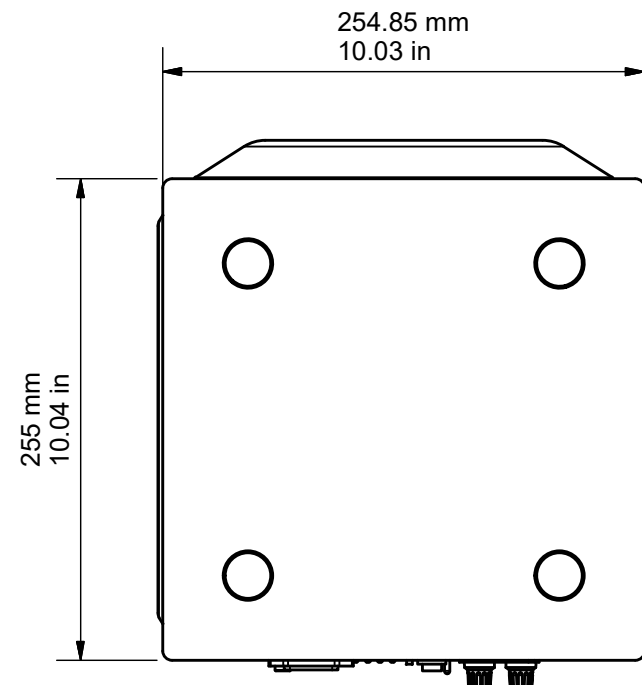

WITHOUT GRILLE

CW8

RANGE: CUSTOM SUBWOOFER 1G

© COPYRIGHT MONITOR AUDIO

17/06/2016