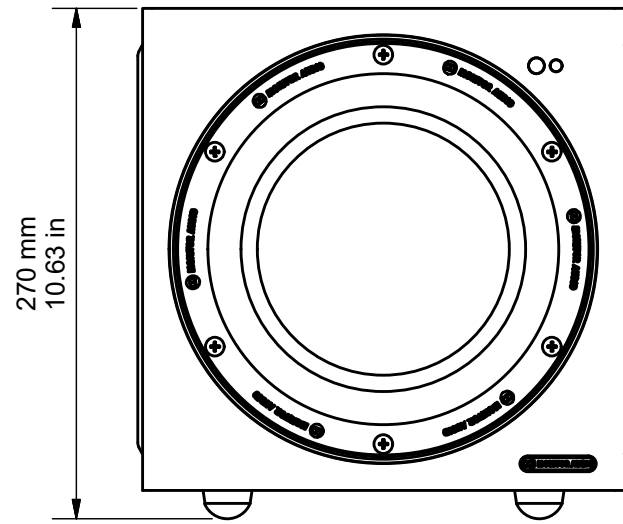

WITHOUT GRILLE

CW8

RANGE: CUSTOM SUBWOOFER 1G

© COPYRIGHT MONITOR AUDIO

17/06/2016