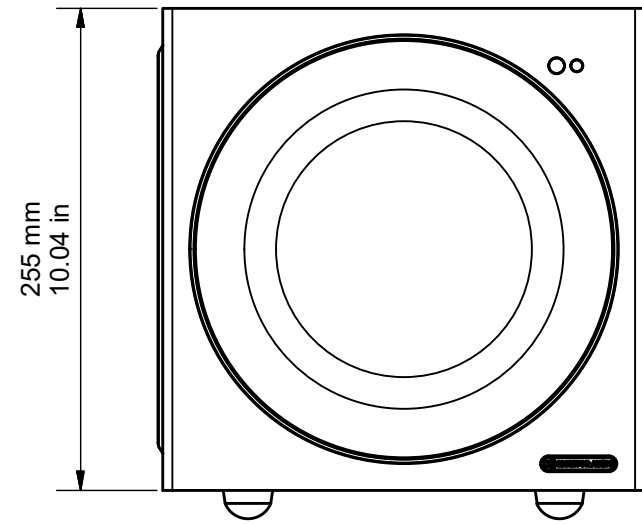

WITHOUT GRILLE

CW8

RANGE: CUSTOM SUBWOOFER 1G

© COPYRIGHT MONITOR AUDIO

17/06/2016