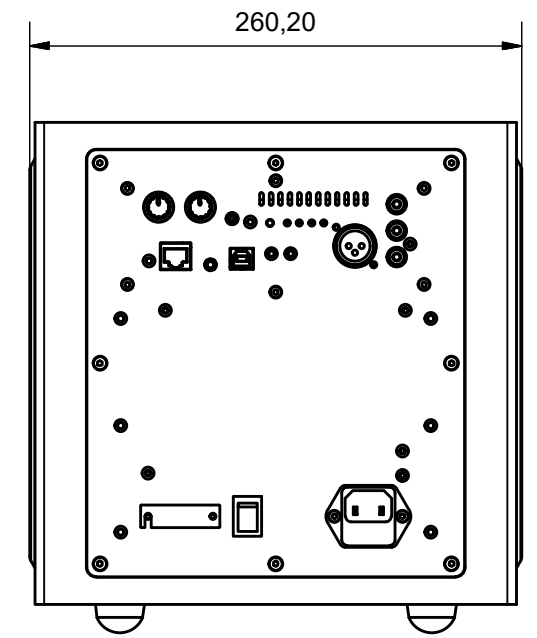

WITHOUT GRILLE

CW8

RANGE: CUSTOM SUBWOOFER 1G

© COPYRIGHT MONITOR AUDIO

17/06/2016