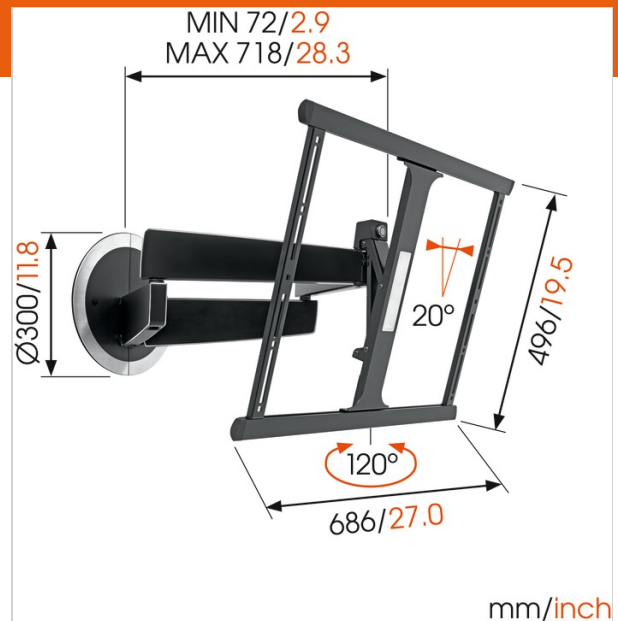

Vogel's DesignMount has received both a Red Dot and iF Product Design award - from two of the world's most important design forums.

Elegance and flexibility in one TV wall mount

Vogel's DesignMount is designed to endure. It has a clean bold look with graceful lines that creates a unique setting for a TV. The DesignMount NEXT 7345 folds effortlessly against the wall, leaving a minimal amount of space between the mount and the wall. It glides effortlessly away from the wall, tilts 20 degrees, and can turn up to 120 degrees. Its robust frame is designed to support (curved) TVs ranging from 40" to 65" (102 - 165 cm), weighing up to 30 kg. When we created this mount, we put a great bit of Vogel's legacy in it. We included our Screen Protection System®, which we invented a few years ago.

It protects your TV from bumping into the wall. The amazing thing about this mount is how lightly it moves. Just a tiny push from your finger can turn it. We call it the Smart Movement Mechanism®. Create a clean look by concealing your cables from sight with the Vogel's patented Cable Inlay System. We took all the best things from our other successful products and combined this into one new concept that looks and feels more luxurious than anything else out there.

We hope you'll love using the DesignMount as much as we loved creating it.