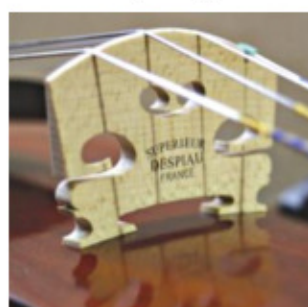

Westbury Bowed Strings

The Sound Post Ltd *United Kingdom*

| **Violin** | Viola | Cello | Double Bass |

eBrochure. 1 of 5 Pages.

The Westbury Violin

Presented in the Westbury Dart shaped case with the Westbury Brazilwood octagonal violin bow

Westbury Outfit VF033

Westbury: 4/4-1/8

- ◆ Hand carved maple & spruce with inlaid purfling
- ◆ Ebony fingerboard with ebony top-nut
- ◆ Finely figured varnish.
- ◆ Ebony Pegs & matching Chinrest
- ◆ Metal alloy tailpiece
- ◆ Westbury Dart Shaped plywood case, with blanket, back pack straps & full music pocket (illustrated below)
- ◆ Westbury Brazilwood Octagonal Bow with fully-mounted Ebony frog
- ◆ Fitted Despiau Bridge
- ◆ Fitted with factory standard strings

Ebony Fittings

Supplied with Despiau Bridge