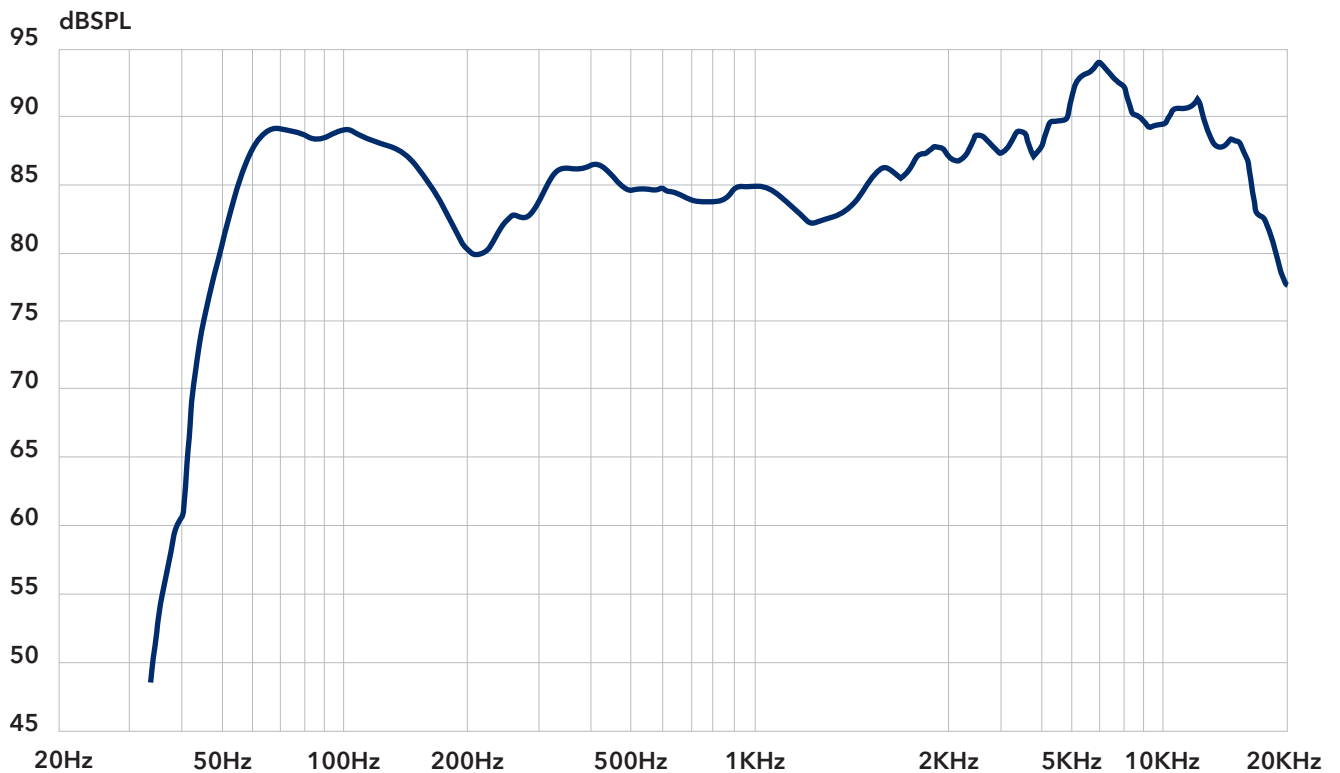

# DISPERSION CHARTS

CURVE	FREQUENCY	BANDWIDTH	Q POSITION
Dark Blue	440 Hz	360°	1 dB
Teal	500 Hz	149°	2.4 dB
Light Blue	1 KHz	76°	4.7 dB
Medium Blue	2.5 KHz	47°	7.6 dB
Bright Blue	7 KHz	189°	1.9 dB
Dark Blue	14 KHz	360°	1 dB