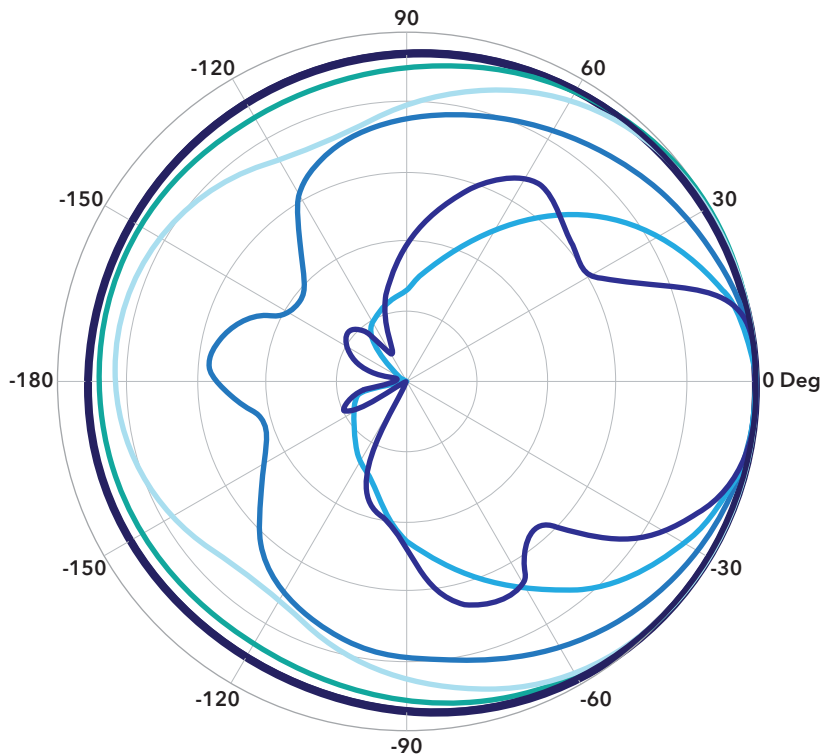

# DISPERSION CHARTS

CURVE	FREQUENCY	BANDWIDTH	Q POSITION
Dark Blue	440 Hz	360°	1 dB
Teal	500 Hz	149°	2.4 dB
Light Blue	1 KHz	76°	4.7 dB
Medium Blue	2.5 KHz	47°	7.6 dB
Bright Blue	7 KHz	189°	1.9 dB
Dark Blue	14 KHz	360°	1 dB