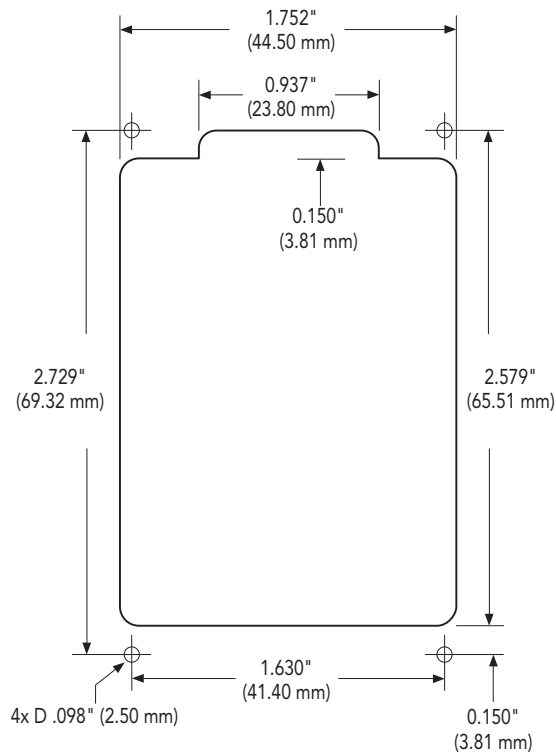

**PREFIX PRO SERIES  
CUT-OUT TEMPLATE**

[www.fishman.com](http://www.fishman.com)

**FISHMAN**

This template fits the following products:

- Aura Pro
- Prefix Pro
- Prefix Pro Blend

**FISHMAN**<sup>®</sup>

[www.fishman.com](http://www.fishman.com)