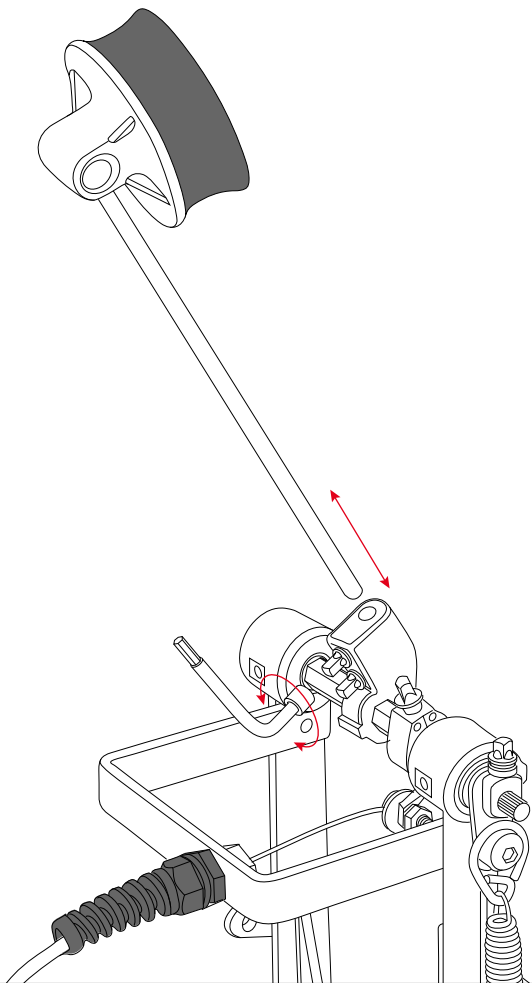

ASSEMBLY INSTRUCTION

CAJON PEDAL
TMCP

1.

2.

3.

4.

5.

CAJON PEDAL

TMCP

- Soft foam beater
- Cradle-like mounts fits all common cajons
- Ultra-smooth and durable cable
- Adjustable spring tension on both the pedal and the mount
- Position anywhere for optimal playability