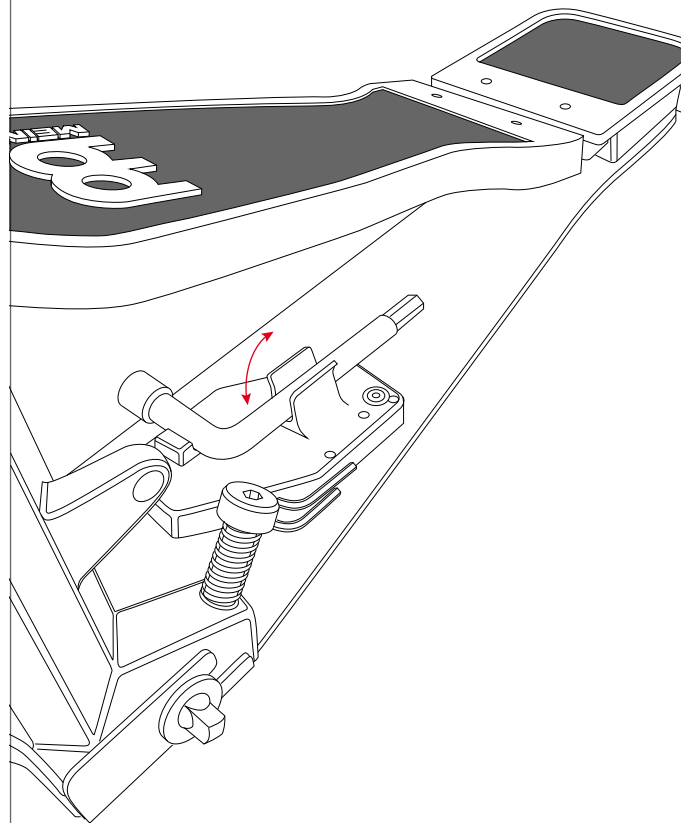

ASSEMBLY INSTRUCTION

CAJON PEDAL
TMCP

1.

2.

3.

4.

5.

CAJON PEDAL

TMCP

- Soft foam beater
- Cradle-like mounts fits all common cajons
- Ultra-smooth and durable cable
- Adjustable spring tension on both the pedal and the mount
- Position anywhere for optimal playability