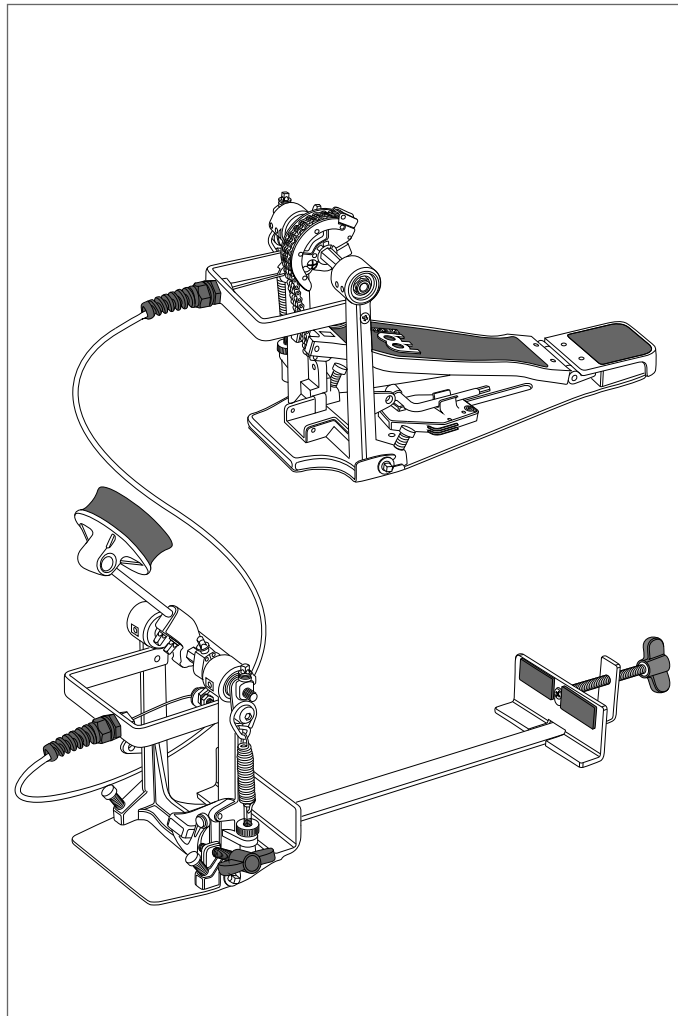

ASSEMBLY INSTRUCTION

CAJON PEDAL
TMCP

1.

2.

3.

4.

5.

CAJON PEDAL

TMCP

- Soft foam beater
- Cradle-like mounts fits all common cajons
- Ultra-smooth and durable cable
- Adjustable spring tension on both the pedal and the mount
- Position anywhere for optimal playability