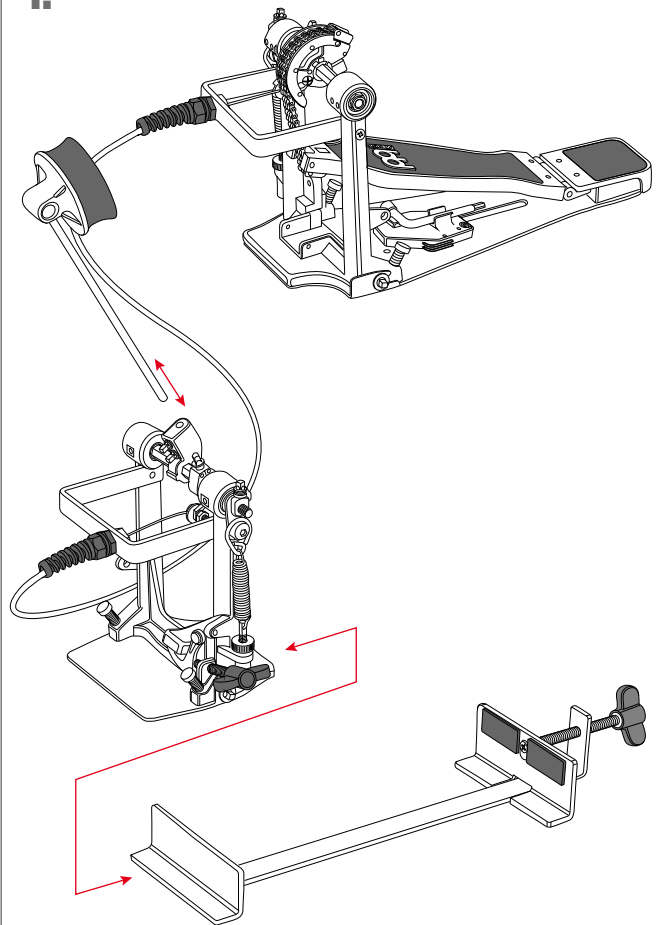

ASSEMBLY INSTRUCTION

CAJON PEDAL
TMCP

1.

2.

3.

4.

5.

CAJON PEDAL

TMCP

- Soft foam beater
- Cradle-like mounts fits all common cajons
- Ultra-smooth and durable cable
- Adjustable spring tension on both the pedal and the mount
- Position anywhere for optimal playability