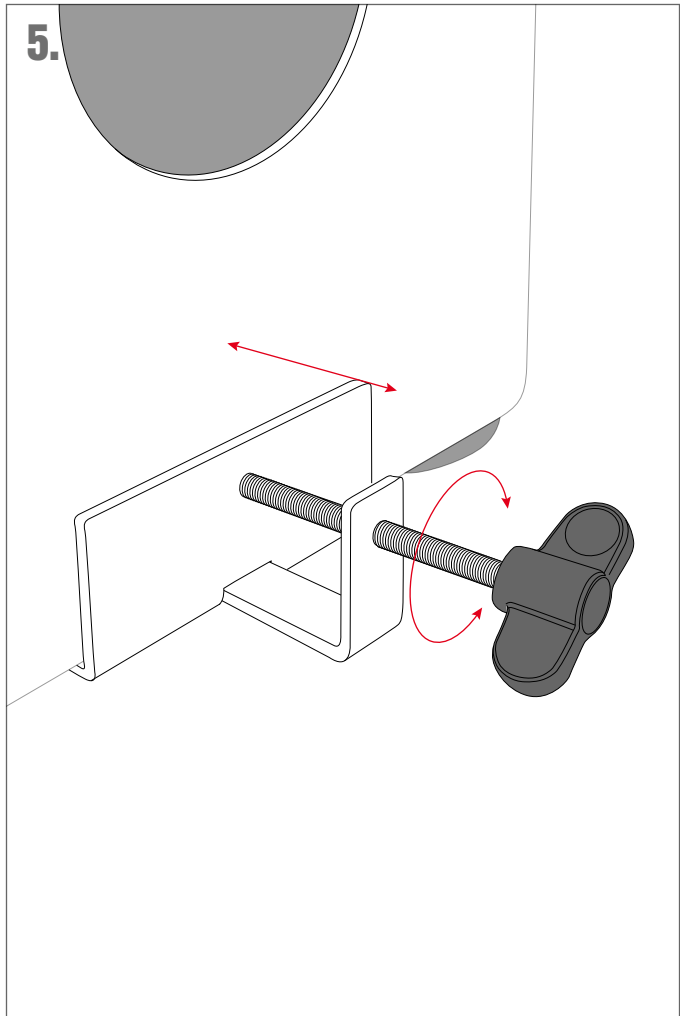

ASSEMBLY INSTRUCTION

CAJON PEDAL
TMCP

1.

2.

3.

4.

5.

CAJON PEDAL

TMCP

- Soft foam beater
- Cradle-like mounts fits all common cajons
- Ultra-smooth and durable cable
- Adjustable spring tension on both the pedal and the mount
- Position anywhere for optimal playability