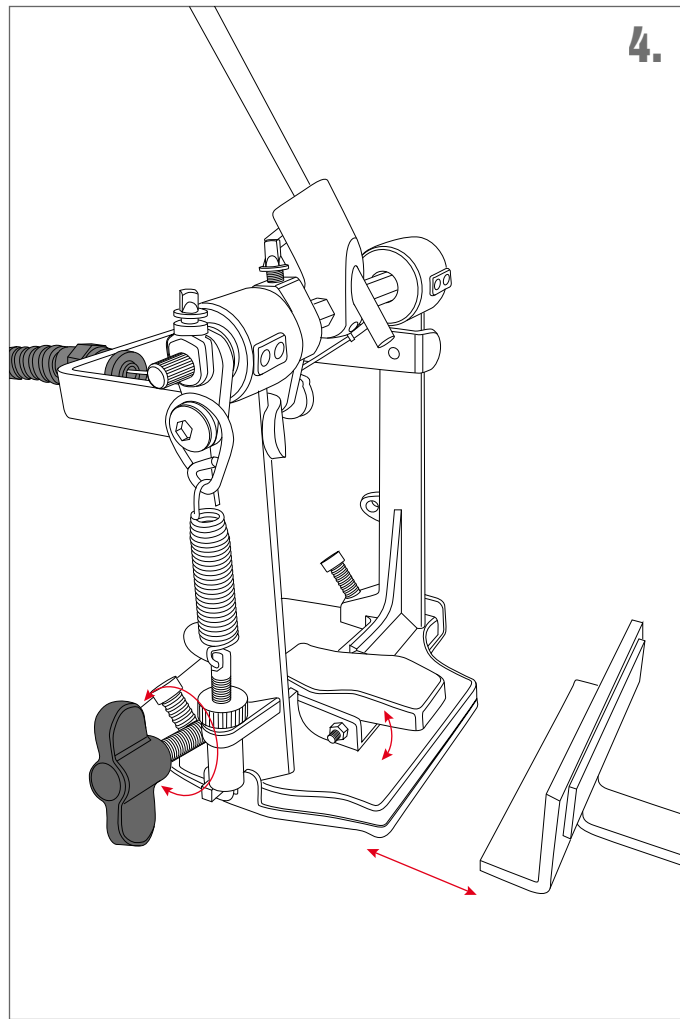

ASSEMBLY INSTRUCTION

CAJON PEDAL
TMCP

1.

2.

3.

4.

5.

CAJON PEDAL

TMCP

- Soft foam beater
- Cradle-like mounts fits all common cajons
- Ultra-smooth and durable cable
- Adjustable spring tension on both the pedal and the mount
- Position anywhere for optimal playability