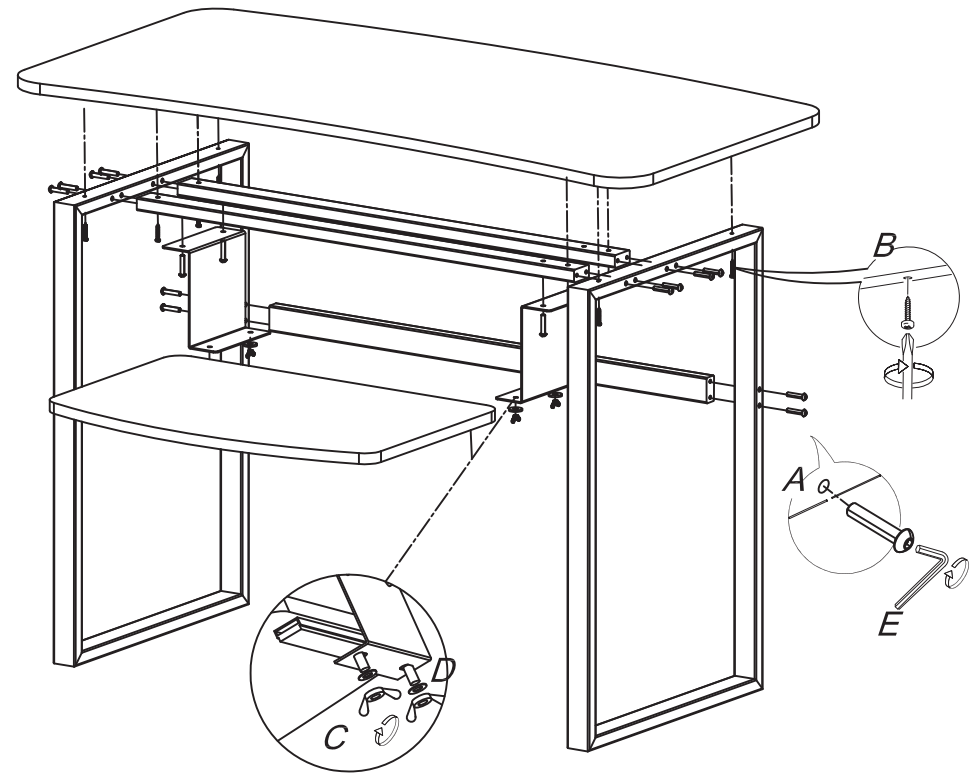

SWS-100
2 Tier Home Studio Desk by Gear4music

A	 M6 Screw	12	D	 Washer	4
B	 M5 Self-Tapping Screw	8	E	 Allen Key	1
C	 Wing Nut	4	Check that all parts are present before assembly.		

If you have any more questions about this product, please do not hesitate to contact the Gear4music Customer Service Team on +44 (0)330 365 4444 or info@gear4music.com