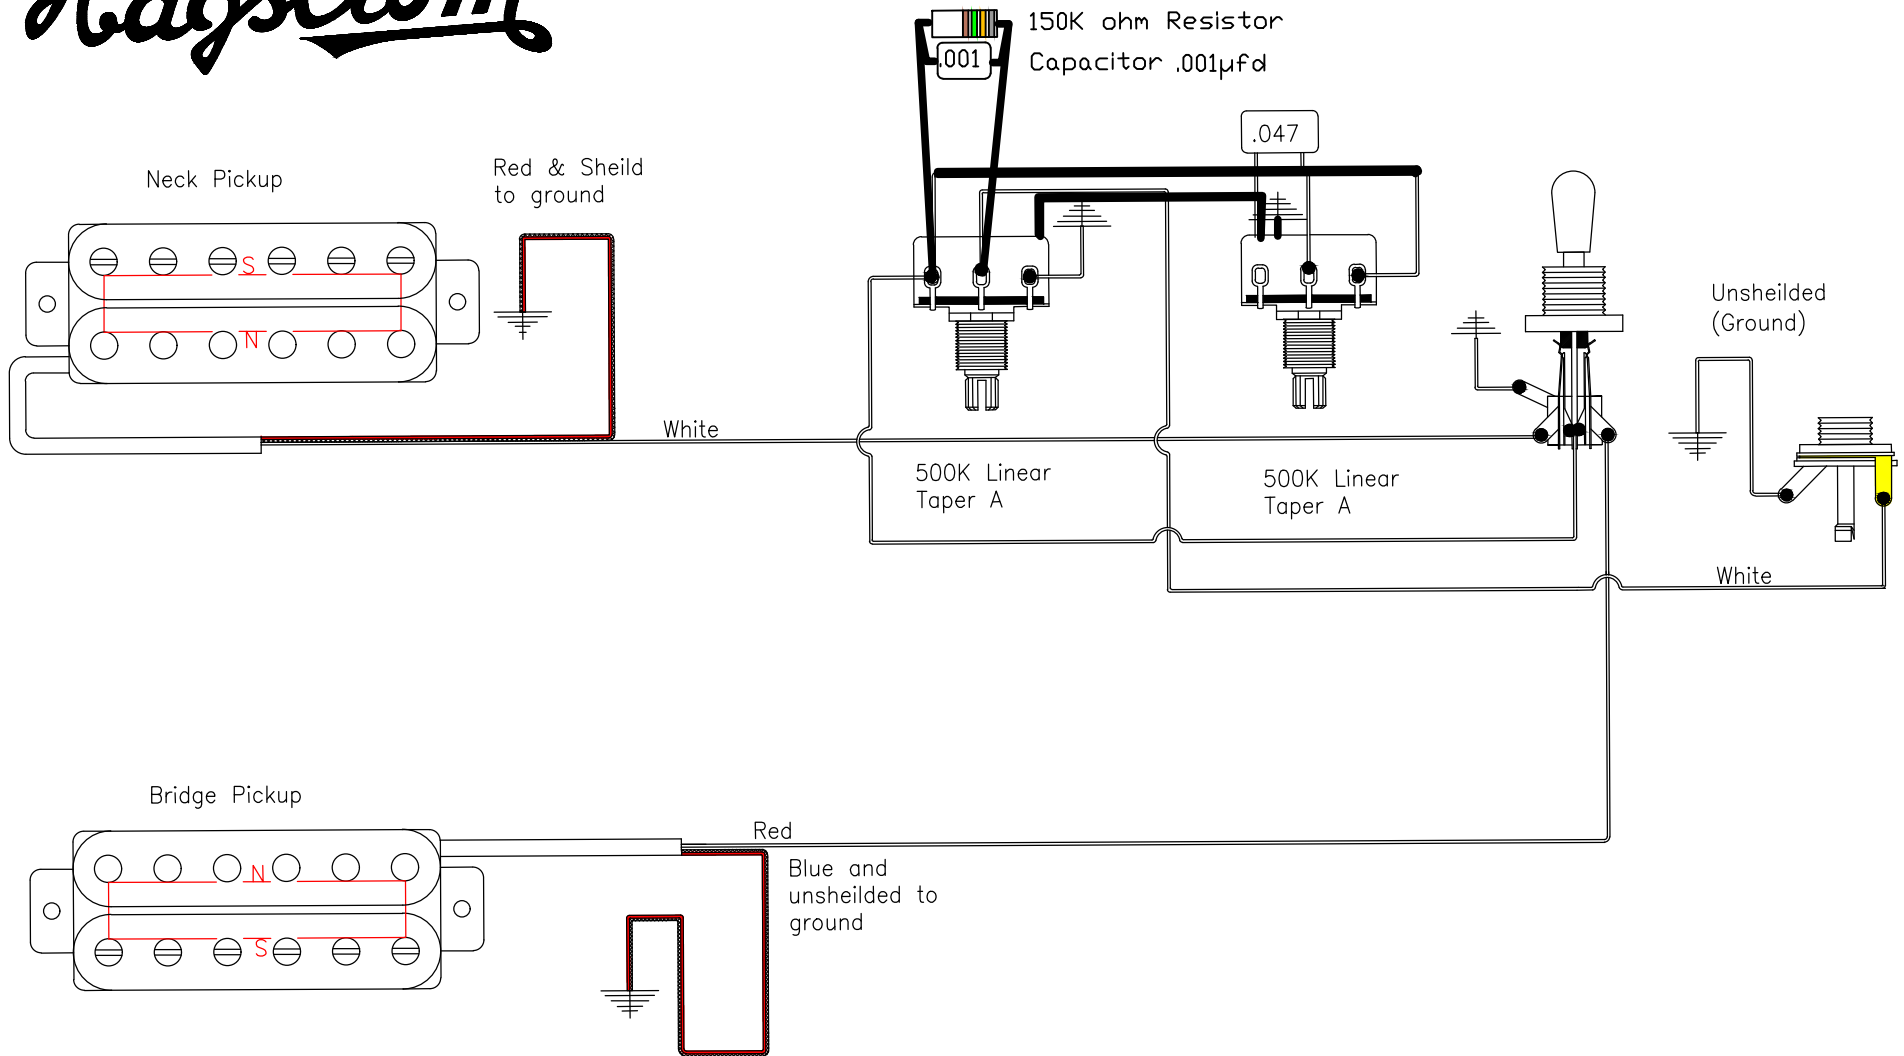

Hagstrom

Ultra Swede - ESN

NOTE: Wire color codes may change without notice

Model: Ultra Swede - ESN
Brand: Hagstrom
Note: Custom 62 pickups - Ceramic - High Output
June 8th, 2016
Drawing: Tricor AB