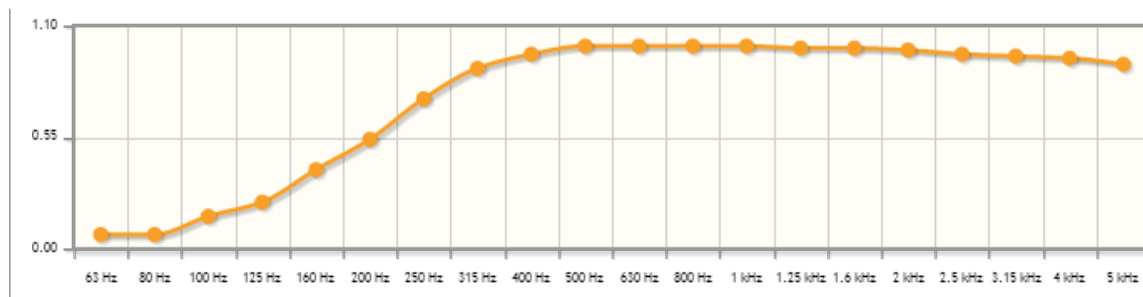

#### Main Info

Ref: B00784

EAN13: 5600301845970

HS-Code: 39211310

Dimensions: 1200.0 x 600.0 x 76.0 mm

Scratch Resistance: No

Washable: No